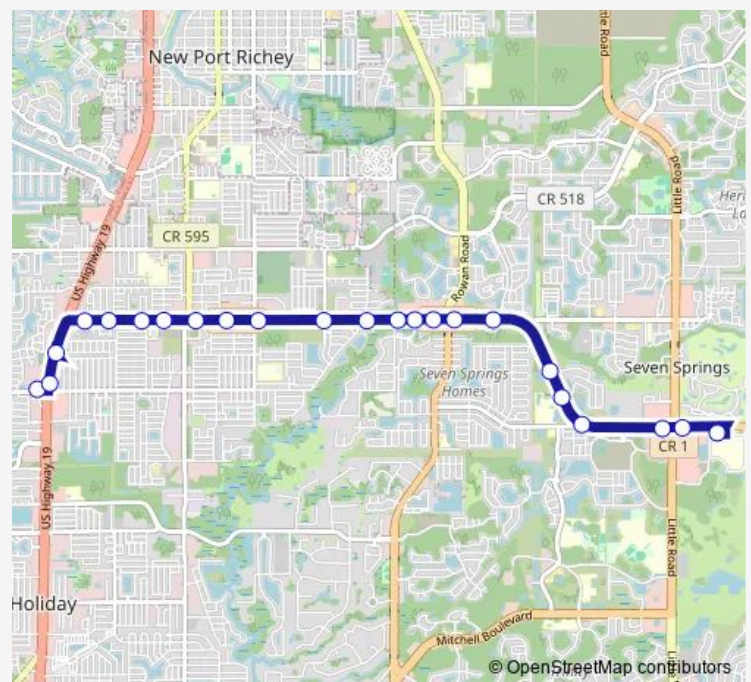

### Direction

6th & Gall Blvd - Zephyrhills Downtown Transfer Station — Wiregrass Park and Ride

35 stops

[Open route schedule](#)

6th & Gall Blvd - Zephyrhills Downtown Transfer Station

6th St & 11th Ave

6th St & 8th Ave

SR 54 & Hanbury Dr.

SR 54 & Linda Dr

### Route schedule

6th & Gall Blvd - Zephyrhills Downtown Transfer Station — Wiregrass Park and Ride

Monday 05:30-17:00

Tuesday 05:30-17:00

Wednesday 05:30-17:00

Thursday 05:30-17:00

Friday 05:30-17:00

Saturday 08:00-17:00

### Route info

Direction: 6th & Gall Blvd - Zephyrhills Downtown Transfer Station

Stops: 35

Trip Duration: 1 hour 0 min

■ 54 — County Connector

SR 54 & River Glen Blvd

SR 54 & Meadow Point Blvd

SR 54 & Curley Rd