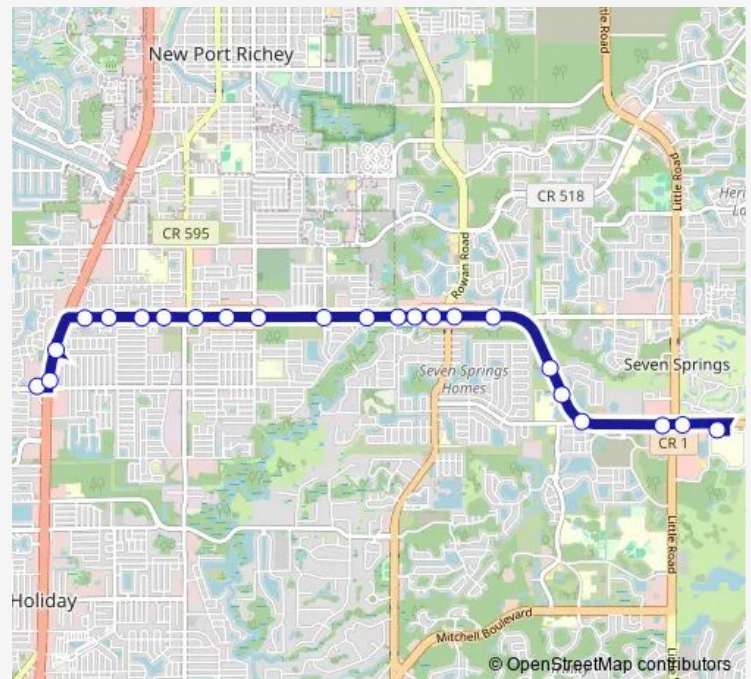

SR 54 & Point Cypress Blvd

SR 54 & Brook Manor Dr

SR 54 & Hanbury Dr.

SR 54 & Linda Dr

Route schedule

6th & Gall Blvd - Zephyrhills Downtown Transfer Station — Wiregrass Park and Ride

Monday 05:30-17:00

Tuesday 05:30-17:00

Wednesday 05:30-17:00

Thursday 05:30-17:00

Friday 05:30-17:00

Saturday 08:00-17:00

Sunday —

Route info

Direction: 6th & Gall Blvd - Zephyrhills Downtown Transfer Station

Stops: 35

Trip Duration: 1 hour 0 min

54 — County Connector

SR 54 & River Glen Blvd

SR 54 & Meadow Point Blvd

SR 54 & Curley Rd

SR 54 & Vandine Rd

SR 54 & Tupper Rd

SR 54 & Bruce B Downs Blvd

Sunday —

Route info

Direction: Universal Plaza

Stops: 23

Trip Duration: 0 hour 25 min

Direction

Wiregrass Park and Ride — Medical Center of Trinity

27 stops