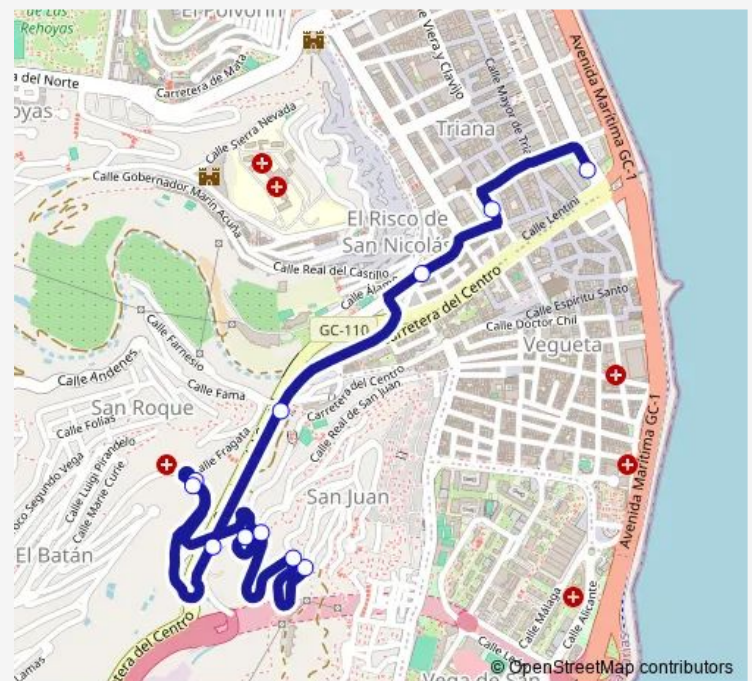

Tuesday 07:05-21:35

Wednesday 07:05-21:35

Thursday 07:05-21:35

Friday 07:05-21:35

Saturday 07:05-21:35

Sunday 07:05-21:35

Route info

Direction: Teatro

Stops: 15

Trip Duration: 0 hour 19 min

54 — Teatro - San Juan

Direction

Teatro — Batería de San Juan

14 stops

[Open route schedule](#)

Teatro

Direction: Teatro

Stops: 14

Trip Duration: 0 hour 19 min

Direction

Batería de San Juan — Teatro

11 stops

[Open route schedule](#)

Batería de San Juan

Route info

Direction: Batería de San Juan

Stops: 11

Trip Duration: 0 hour 25 min

54 Bus time schedules and route maps are available in an offline PDF at busmaps.com. Use the busmaps.com website to see live bus times, train schedule or subway schedule, and step-by-step directions for all public transit in Las Palmas de Gran Canaria