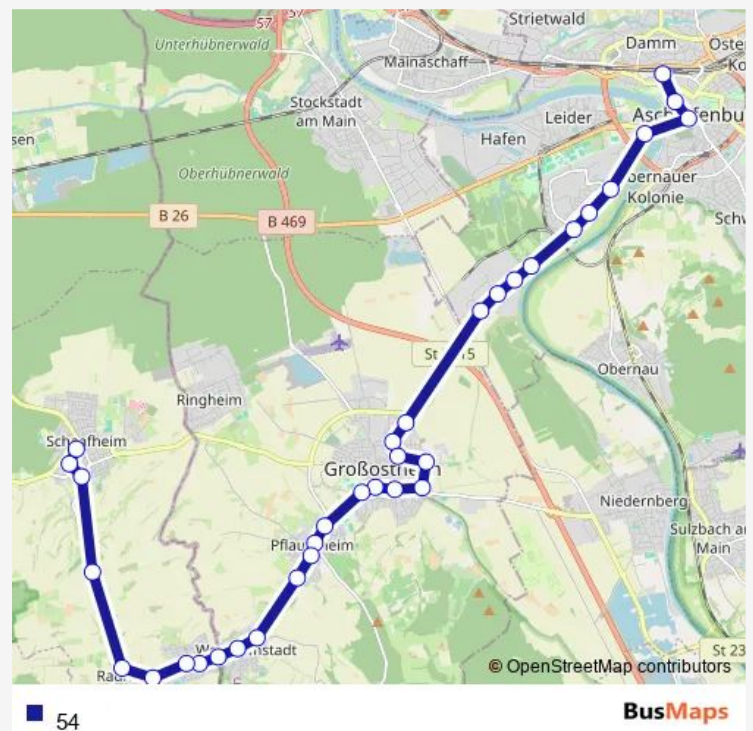

### Route schedule

Schaafheim Sporthalle — Aschaffenburg, Hauptbahnhof/Rob

Monday 05:10-21:18

Tuesday 05:10-21:18

Wednesday 05:10-21:18

Thursday 05:10-21:18

Friday 05:10-02:04<sup>+1</sup>

Saturday 08:14-02:04<sup>+1</sup>

### Route info

Direction: Schaafheim Sporthalle

Stops: 35

Trip Duration: 0 hour 52 min

Großostheim, Aschaffenburger Str.

AB-Nilkheim, Am Welzbach

AB-Nilkheim, Gewerbehof

AB-Nilkheim, West