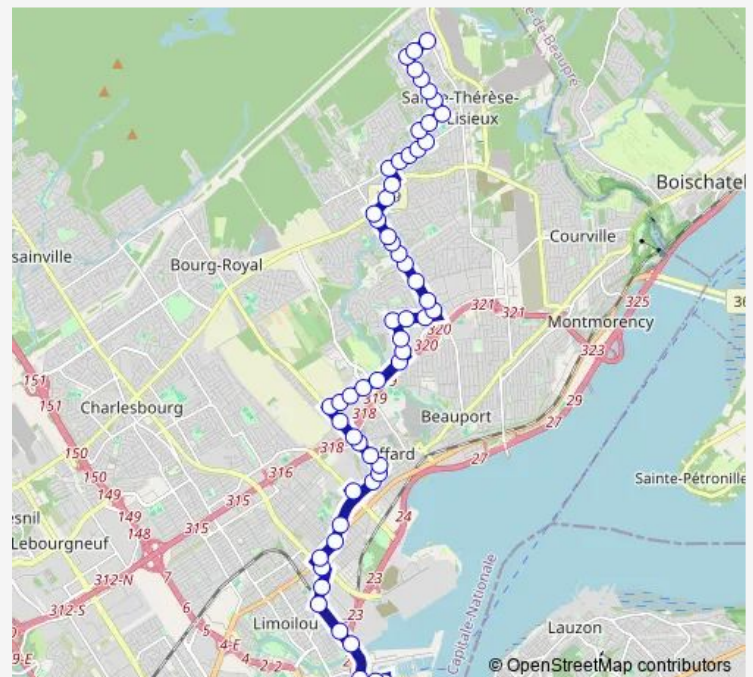

### Route info

Direction: Palais Montcalm

Stops: 58

Trip Duration: 0 hour 48 min

Bourg-Royal/5096

J.-Creste

Prom. Beauport

St-David

## Direction

Jonathan — Hôtel de ville

59 stops

[Open route schedule](#)

Jonathan

des Amis

des Aigremoines

Auger/3793

## Route schedule

Jonathan — Hôtel de ville

Monday 05:25-23:45

---

Tuesday 05:25-23:45

---

Wednesday 05:25-23:45

---

## Route info

Direction: Jonathan

Stops: 59

Trip Duration: 0 hour 44 min

J.-Giffard/3824

du Semoir

J.-Giffard/6961

J.-Giffard/6962