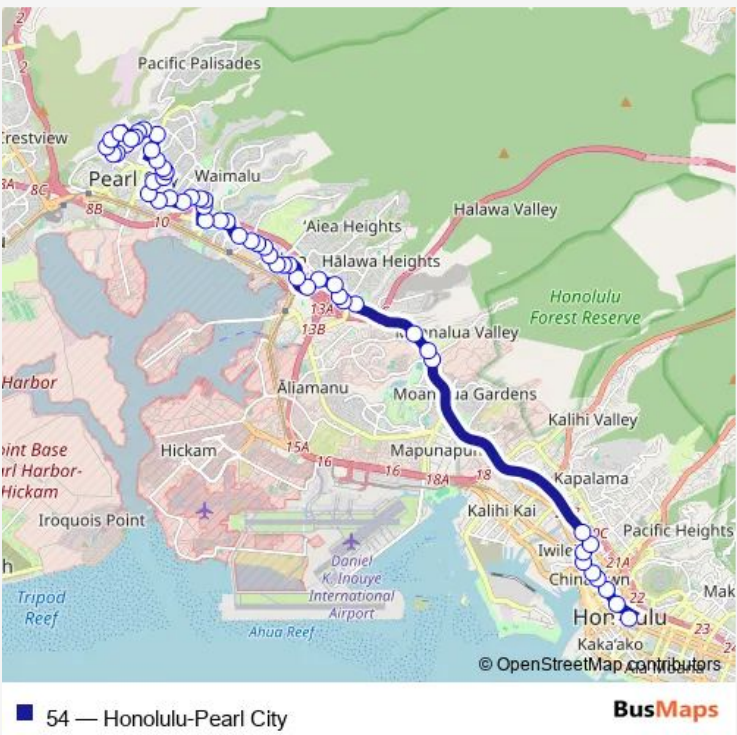

Bus 54 Honolulu-Pearl City

[Go to website](#)

Direction
 Alapai Transit Center (Stops 1-4) — Paakamaa ST + Kua-haka St

55 stops

[Open route schedule](#)

- Alapai Transit Center (Stops 1-4)
- S Beretania ST + Punchbowl St
- S Beretania ST + Pali HWY + Bishop St
- N Beretania ST + OPP Smith St
- N Beretania ST + OPP River St
- N Beretania ST + N King St
- Liliha ST + N King St
- Vineyard BL + Liliha St
- Vineyard BL + Palama St
- Moanalua RD + ALA Aolani St
- Moanalua RD + Kaiser Moanalua Medical Center
- Moanalua RD + ALA Kapuna St
- Ulune ST + Halawa Valley Rd
- Ulune ST + Kahuapaani St
- Ulune ST + Halawa Heights Rd
- Ulune ST + Pualaa St
- Kaimakani ST + Ulune St
- Kaimakani ST + Moanalua Rd
- Moanalua RD + Aiea Heights Dr
- Moanalua RD + OPP Nalopaka PI
- Moanalua RD + Kaamilo St

Route info
 Direction: Alapai Transit Center (Stops 1-4)
 Stops: 55
 Trip Duration: 0 hour 50 min

Moanalua RD + OPP Honomanu St

Moanalua RD + Koauka Lp

Moanalua RD + OPP 98-1059

Moanalua RD + Ualo St

Moanalua RD + Kaonohi St

Saturday 05:40-20:15

Sunday 06:30-20:15

Route info

Direction: Paakamaa ST + Kuahaka St

Stops: 49

Trip Duration: 0 hour 46 min

Moanalua RD + 98-1059

Moanalua RD + Pali Momi St

Route info

Direction: Alapai Transit Center (Stops 1-4)

Stops: 53

Trip Duration: 0 hour 45 min

Moanalua RD + Ualo St

Moanalua RD + Kaonohi St

Moanalua RD + Pearlridge Elementary School

Moanalua RD + OPP Hekaha St