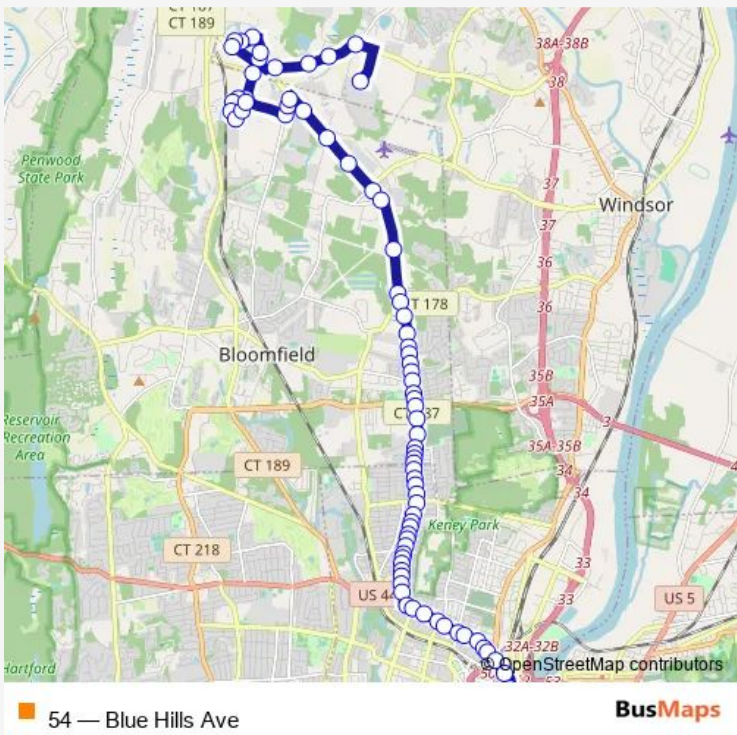

**Bus 54 Blue Hills Ave**

[Go to website](#)

**Direction**  
 Main St @ 750 Main St — Amazon Bdl2 Fulfillment Center @ Old Iron Ore Rd  
 10 stops  
[Open route schedule](#)

- Main St @ 750 Main St
- Bloomfield Ave @ Dunfey Ln
- Blue Hills Ave @ Kaman Corp
- Blue Hills Ave @ Mustdo Dr
- Blue Hills Ave @ Pepperidge Farm
- Day Hill Rd @ Opp The Hartford
- Day Hill Rd @ Alstom West Entrance
- Day Hill Rd @ Great Pond Dr
- Day Hill Rd @ Opp Prospect Hill Rd
- Amazon Bdl2 Fulfillment Center @ Old Iron Ore Rd

**Route schedule**  
 Main St @ 750 Main St — Amazon Bdl2 Fulfillment Center @ Old Iron Ore Rd

Monday	06:05-17:05
Tuesday	06:05-17:05
Wednesday	06:05-17:05
Thursday	06:05-17:05
Friday	06:05-17:05
Saturday	06:10-16:55
Sunday	06:10-16:45

**Route info**  
 Direction: Main St @ 750 Main St  
 Stops: 10  
 Trip Duration: 0 hour 28 min

## Direction

Main St @ 750 Main St — Poquonock Ave @ Poquonock Park & Ride

67 stops

[Open route schedule](#)

Main St @ 750 Main St

Main St @ opp Church St

Main St @ Dunkin Donuts Park

Albany Ave @ Main St