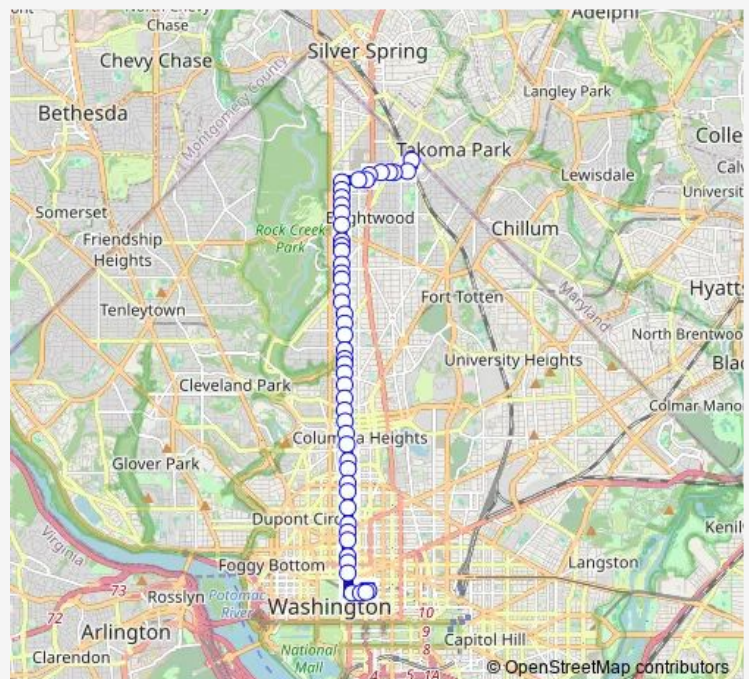

### Route schedule

F St Nw+12 St Nw — Takoma+Bay C

Monday 07:08-23:55

Tuesday 08:01-23:40

Wednesday 08:01-23:40

Thursday 07:08-23:55

Friday 05:30-23:30

Saturday 07:08-23:55

### Route info

Direction: F St Nw+12 St Nw

Stops: 48

Trip Duration: 0 hour 54 min

54 — 14th Street

14 St Nw+Spring Rd Nw

14 St Nw+Randolph St Nw

14 St Nw+Shepherd St Nw