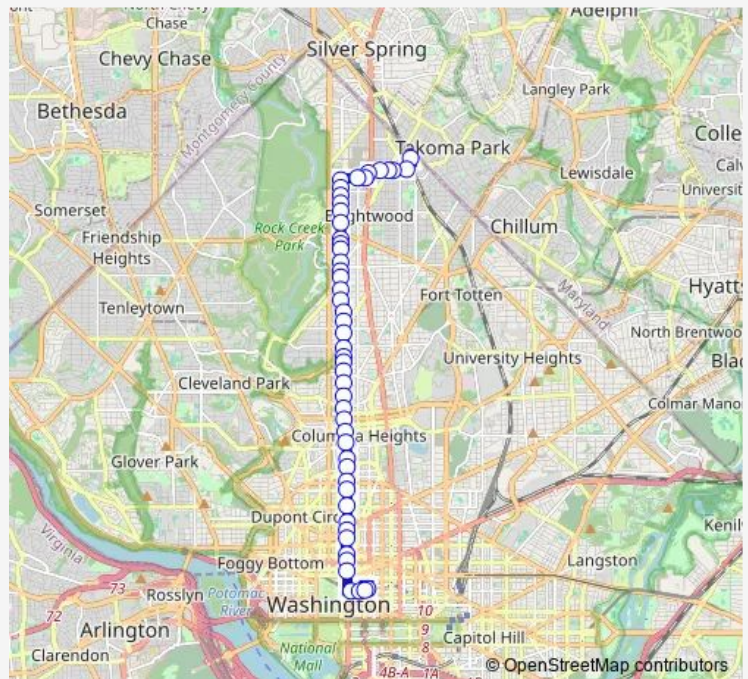

Bus 54 14th Street

[Go to website](#)

Direction
 F St NW+12 St NW — Takoma+Bay C
 48 stops
[Open route schedule](#)

- F St NW+12 St NW
- F St NW+13 St NW
- F St Nw+14 St Nw
- 14 St Nw+New York Av Nw
- 14 St NW+I St NW
- 14 St NW+K St NW
- 14 St NW+L St NW
- 14 St NW+N St NW
- 14 St NW+P St NW
- 14 St NW+R St NW
- 14 St Nw+T St Nw
- 14 St Nw+U St Nw
- 14 St NW+Florida Av NW
- 14 St Nw+Belmont St Nw
- 14 St Nw+Clifton St Nw
- 14 St NW+Harvard St NW
- 14 St NW+Irving St NW
- 14 St NW+Monroe St NW
- 14 St NW+Newton St NW
- 14 St Nw+Oak St Nw
- 14 St NW+Parkwood PI NW

Route schedule

F St NW+12 St NW — Takoma+Bay C

Monday	07:08-23:55
Tuesday	08:01-23:40
Wednesday	08:01-23:40
Thursday	07:08-23:55
Friday	05:30-23:30
Saturday	07:08-23:55
Sunday	06:56-22:56

Route info

Direction: F St NW+12 St NW
 Stops: 48
 Trip Duration: 0 hour 55 min