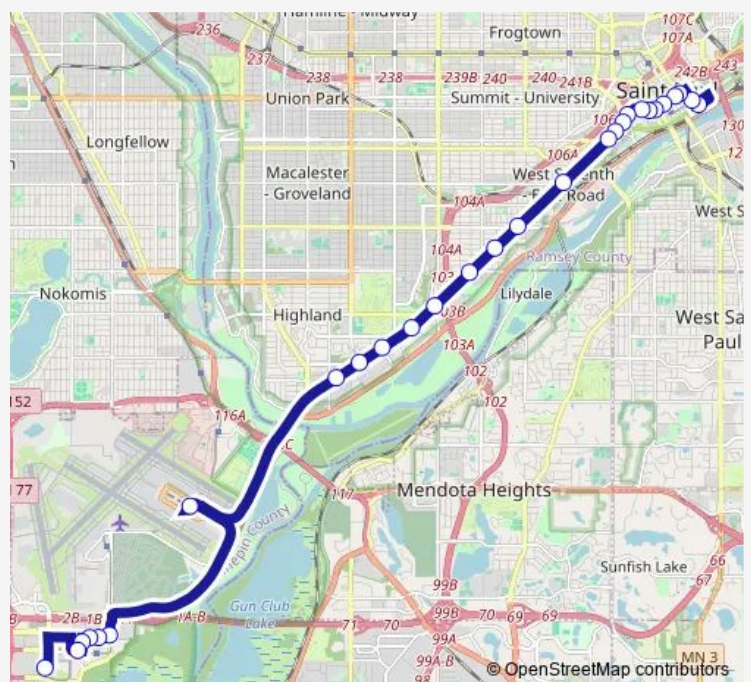

Wall St & 7th St / 6th St

6th St & Jackson St

6th St & Jackson / Robert

6th St & Cedar St

Route schedule

Maplewood Mall Transit Center & Gate B — MOA Transit Station Gate C

Monday 05:32-23:21

Tuesday 05:32-23:22

Wednesday 05:32-23:21

Thursday 05:32-23:21

Friday 05:32-23:21

Saturday 05:43-23:22

Sunday —

Route info

Direction: Maplewood Mall Transit Center & Gate B

Stops: 44

Trip Duration: 1 hour 9 min

54

6th St & Wabasha St

6th St & Washington Station

6th St & Washington St / 7th St

7th St W & 5th St / Kellogg Blvd

7th St W & Kellogg Blvd

7th St W & Walnut St

7th St W & Saint Paul Avenue

7th St W & Maynard Dr W

MSP Terminal 1 Transit Station

34th Ave S & American Blvd

American Blvd & International Dr

American Blvd & Metro Dr E

30th Ave S & American Blvd E

Lindau Ln & 30th Ave / Winstead Way