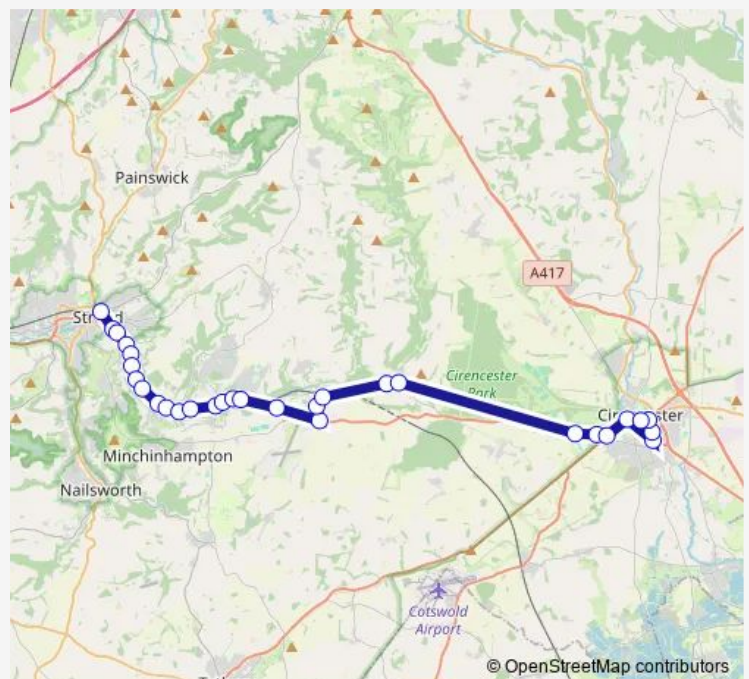

Bus 54 Stroud - Chalford - Frampton Mansell - Sapperton - Cirencester

[Go to website](#)

Direction

Merrywalks — The Forum

30 stops

[Open route schedule](#)

- Merrywalks
- Waitrose Store
- Spring Lane
- Garage
- Thrupp Lane
- Griffin Mill Estate
- Middle Road
- Brewery Lane
- War Memorial
- Bourne Estate
- Toadsmoor Road
- Pavillion
- Carpenters
- The Old Silk Mill
- Dark Lane
- Marle Hill
- Westley Farm
- Jolly Nice
- The Hollies
- St Luke's Church
- Cemetery

Route schedule

Merrywalks — The Forum

Monday	11:10-14:20
Tuesday	11:10-14:20
Wednesday	11:10-14:20
Thursday	11:10-14:20
Friday	11:10-14:20
Saturday	—
Sunday	—

Route info

Direction: Merrywalks

Stops: 30

Trip Duration: 0 hour 38 min

■ 54 — Stroud - Chalford - Frampton Mansell - Sapperton - Cirencester **BusMaps**

The Glebe

Royal Agricultural College

Deer Park School

Chesterton Lane

Old Station Car Park

Queen Street

Cirencester Junior School

Route info

Direction: The Forum

Stops: 29

Trip Duration: 0 hour 39 min

Spring Lane

Waitrose Store

Russell Street

Merrywalks