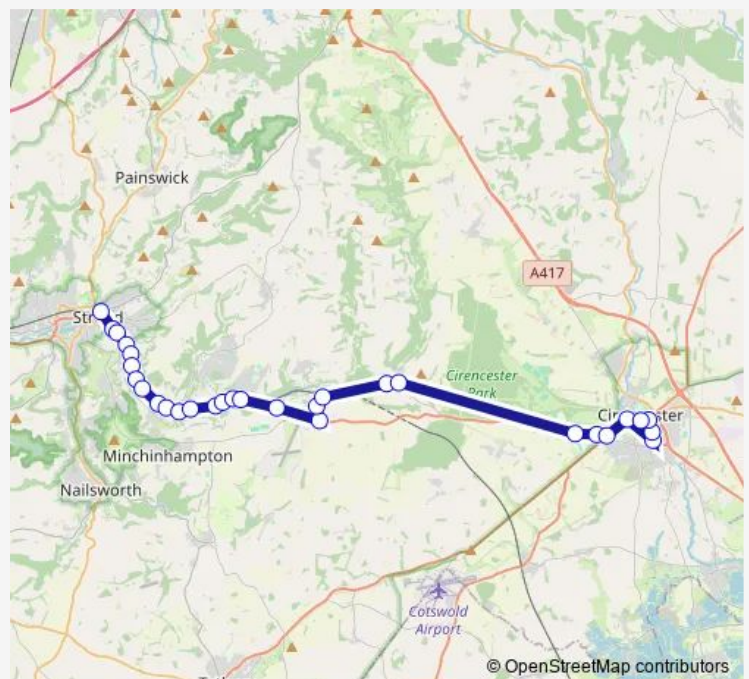

Bus 54 Stroud - Chalford - Frampton Mansell - Sapperton - Cirencester

[Go to website](#)

Direction

Merrywalks — The Forum

30 stops

[Open route schedule](#)

- Merrywalks
- Waitrose Store
- Spring Lane
- Garage
- Thrupp Lane
- Griffin Mill Estate
- Middle Road
- Brewery Lane
- War Memorial
- Bourne Estate
- Toadsmoor Road
- Pavillion
- Carpenters
- The Old Silk Mill
- Dark Lane
- Marle Hill
- Westley Farm
- Jolly Nice
- The Hollies
- St Luke's Church
- Cemetery

Route schedule

Merrywalks — The Forum

Monday	11:10-14:20
Tuesday	11:10-14:20
Wednesday	11:10-14:20
Thursday	11:10-14:20
Friday	11:10-14:20
Saturday	—
Sunday	—

Route info

Direction: Merrywalks

Stops: 30

Trip Duration: 0 hour 38 min

■ 54 — Stroud - Chalford - Frampton Mansell - Sapperton - Cirencester **BusMaps**

The Glebe

Royal Agricultural College

Deer Park School

Chesterton Lane

Old Station Car Park

Queen Street

Cirencester Junior School

Route info

Direction: The Forum

Stops: 29

Trip Duration: 0 hour 39 min

Spring Lane

Waitrose Store

Russell Street

Merrywalks