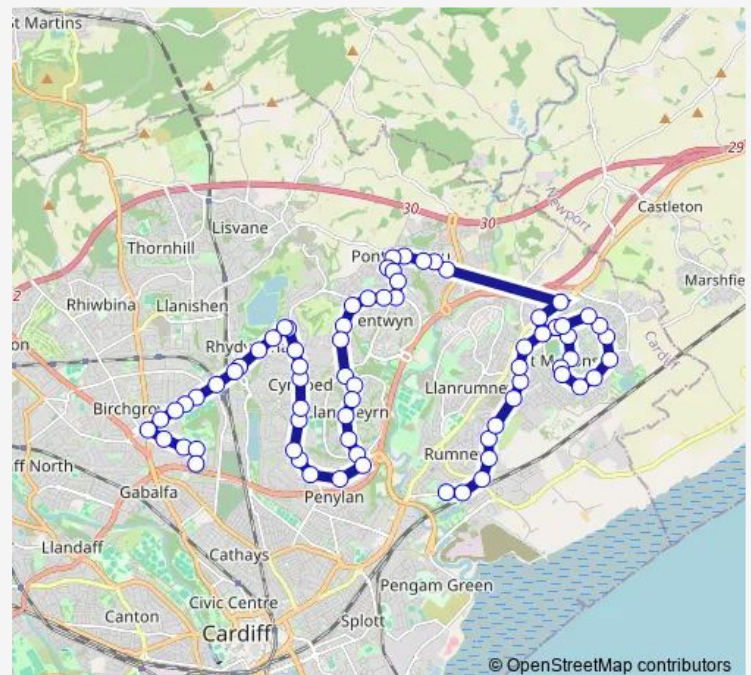

### Direction

Brachdy Lane — Heath Hospital Main Entrance

72 stops

[Open route schedule](#)

Brachdy Lane

Quarry Dale

Downton Grange

Heron Road

### Route schedule

Brachdy Lane — Heath Hospital Main Entrance

Monday 06:25

Tuesday 06:25

Wednesday 06:25

Thursday 06:25

Friday 06:25

Saturday —

### Route info

Direction: Brachdy Lane

Stops: 72

Trip Duration: 1 hour 15 min

■ 54 — St. Mellons - Heathhospital

Heritage Park

Heritage Inn

Llaneirwg Way

King George V Drive

Heathway

St Ambrose Road

Birchgrove

Rhydhelig Ave

Heath Park Way

Childrens Unit

Heath Hospital Main Entrance