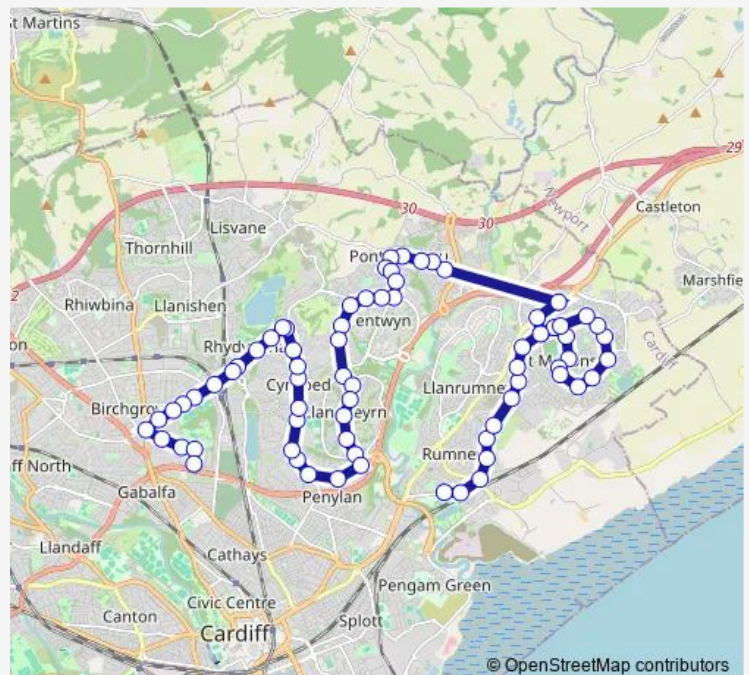

### Direction

Brachdy Lane — Heath Hospital Main Entrance

72 stops

[Open route schedule](#)

Brachdy Lane

Quarry Dale

Downton Grange

Heron Road

### Route schedule

Brachdy Lane — Heath Hospital Main Entrance

Monday 06:25

Tuesday 06:25

Wednesday 06:25

Thursday 06:25

Friday 06:25

Saturday —

### Route info

Direction: Brachdy Lane

Stops: 72

Trip Duration: 1 hour 15 min

■ 54 — St. Mellons - Heathhospital

Heritage Park

Heritage Inn

Llaneirwg Way

King George V Drive

Heathway

St Ambrose Road

Birchgrove

Rhydhelig Ave

Heath Park Way

Childrens Unit

Heath Hospital Main Entrance