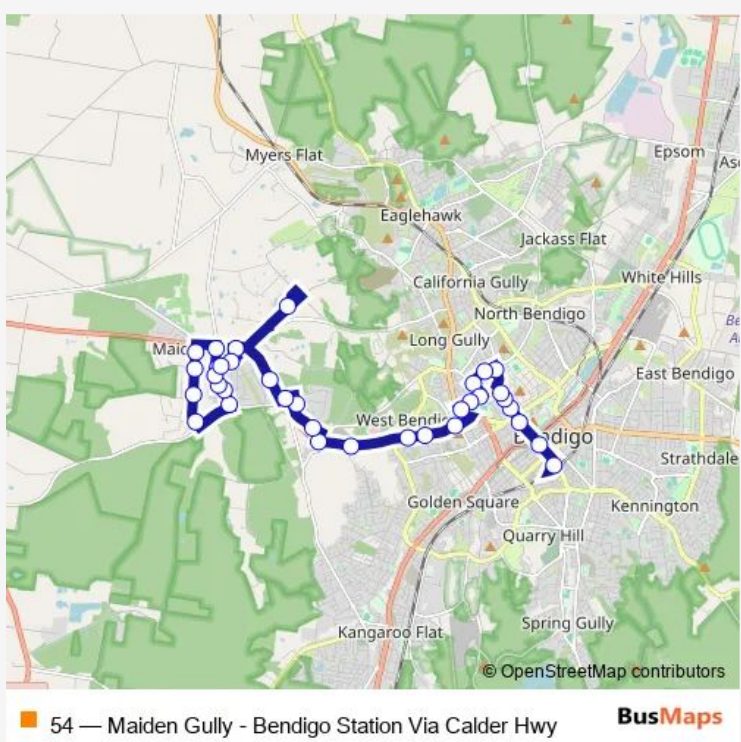

Bus 54 Maiden Gully - Bendigo Station Via Calder Hwy

[Go to website](#)

Direction
 Bendigo Station/Railway PI (Bendigo) — Beckham Rd/Carolyn Way (Maiden Gully)
 35 stops
[Open route schedule](#)

- Bendigo Station/Railway PI (Bendigo)
- Mitchell St Central - Bay B/Mitchell St (Bendigo)
- Queen Elizabeth Oval/View St (Bendigo)
- Catholic College Bendigo/View St (Bendigo)
- Newman St/View St (Bendigo)
- Langston St/View St (Bendigo)
- Buckley St/Moran St (Bendigo)
- Hill St/Buckley St (Bendigo)
- Buckley St/Bennett St (Bendigo)
- Bennett St/Victoria St (Ironbark)
- Bell St/Victoria St (Ironbark)
- Hayes St/Eaglehawk Rd (Ironbark)
- Lily St/Marong Rd (Golden Square)
- Maple St/Marong Rd (Golden Square)
- Bendigo Stadium/Marong Rd (Golden Square)
- Kronk St/Calder Hwy (Maiden Gully)
- Sparrowhawk Rd/Calder Hwy (Maiden Gully)
- Burra Burra Rd/Pioneer Dr (Maiden Gully)
- Kawana Dr/Pioneer Dr (Maiden Gully)
- Calder Hwy/Braedene Dr (Maiden Gully)
- Smiths Rd/Calder Hwy (Maiden Gully)

Route schedule
 Bendigo Station/Railway PI (Bendigo) — Beckham Rd/Carolyn Way (Maiden Gully)

Monday	05:47-19:24
Tuesday	05:47-19:24
Wednesday	05:47-19:24
Thursday	05:47-19:24
Friday	05:47-19:24
Saturday	07:44-18:12
Sunday	—

Route info
 Direction: Bendigo Station/Railway PI (Bendigo)
 Stops: 35
 Trip Duration: 0 hour 47 min

Marist College/Patas Rd (Maiden Gully)

McNamara Dr/Calder Hwy (Maiden Gully)

Highland Way/Carolyn Way (Maiden Gully)

Edwards Rd/Lyndam Ave (Maiden Gully)

Bigmal Ct/Lyndam Ave (Maiden Gully)

Lower Beckhams Rd/Lyndam Ave (Maiden Gully)

Meadows Way/Lower Beckhams Rd (Maiden Gully)

Beckhams Rd/Carolyn Way (Maiden Gully)

Direction