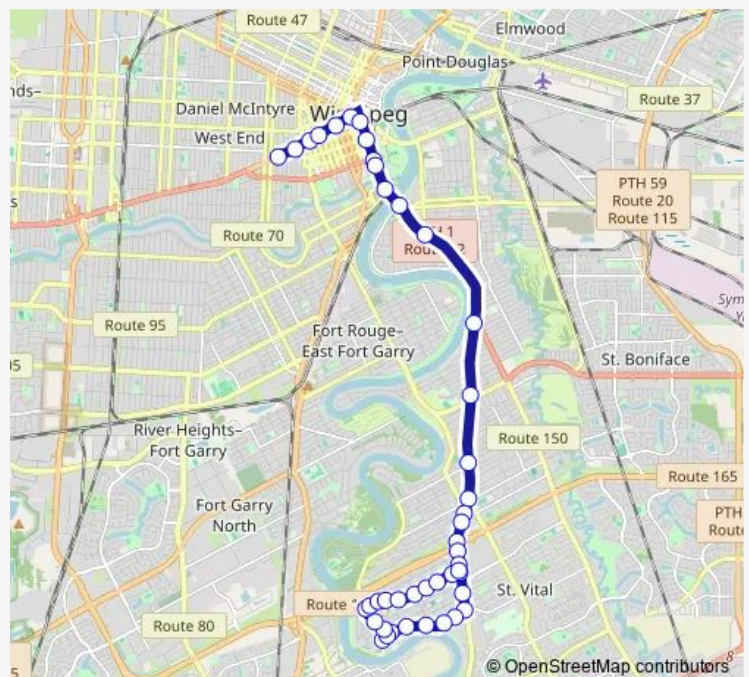

Northbound St Mary's at Normand

Northbound St Mary's at Britannica South

Northbound St Mary's at Britannica

Northbound St Mary's at Vista South

Northbound St Mary's at Vista (Park & Ride)

Northbound St Mary's at Greenwood

### Route schedule

Southbound John Forsyth at Thornewood — Westbound Portage at Langside

Monday	06:04-07:58
Tuesday	06:04-07:58
Wednesday	06:04-07:58
Thursday	06:04-07:58
Friday	06:04-07:58
Saturday	—
Sunday	—

### Route info

Direction: Southbound John Forsyth at Thornewood

Stops: 45

Trip Duration: 0 hour 44 min

54 — St. Mary's Express

Northbound St Mary's at Meadowood

Northbound St Mary's at Riel North (St. Vital Centre)

Westbound St Mary at Fort

Northbound Fort at Graham

Northbound Fort at Graham North

Westbound Portage at Garry

Westbound Portage at Donald (Canada Life Centre)

Westbound Portage at Edmonton (Portage Place)