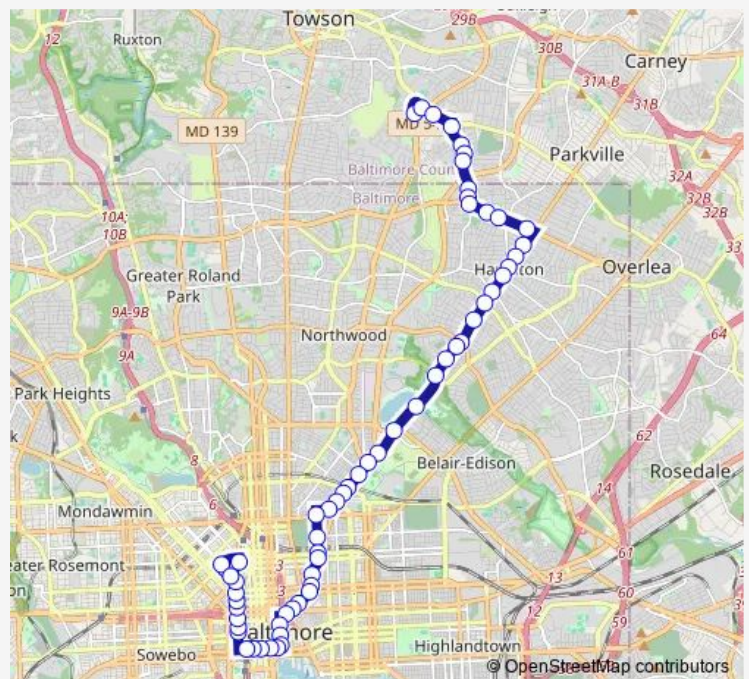

Harford & White sb

Harford RD & Hamilton AVE sb

Harford RD & Echodale AVE sb

Harford RD & Ailsa AVE sb

Harford & Moravia sb

Route schedule

Goucher Blvd & Colbury RD opp nb — Eutaw ST & Preston ST fs sb

Monday 04:30-02:00⁺¹

Tuesday 03:10-02:00⁺¹

Wednesday 03:10-02:00⁺¹

Thursday 03:10-02:00⁺¹

Friday 03:10-02:00⁺¹

Saturday 03:10-01:51⁺¹

Sunday 05:27-01:47⁺¹

Route info

Direction: Goucher Blvd & Colbury RD opp nb

Stops: 63

Trip Duration: 1 hour 1 min

54 — State Center - Carney/Hillendale

Harford RD & Grindon AVE sb

Harford RD & Montebello Terr sb

Harford RD & Argonne DR sb

Harford RD & Chesterfield AVE sb

Harford RD & 32nd ST sb

Harford RD & Hillen RD sb

Harford RD & THE Alameda sb

Harford RD & Homestead ST sb

Harford RD & 25th ST sb

Harford RD & Cliftview AVE sb

Harford RD & Bonaparte AVE sb

20th ST & Curtain AVE fs wb

Aisquith ST & North AVE sb