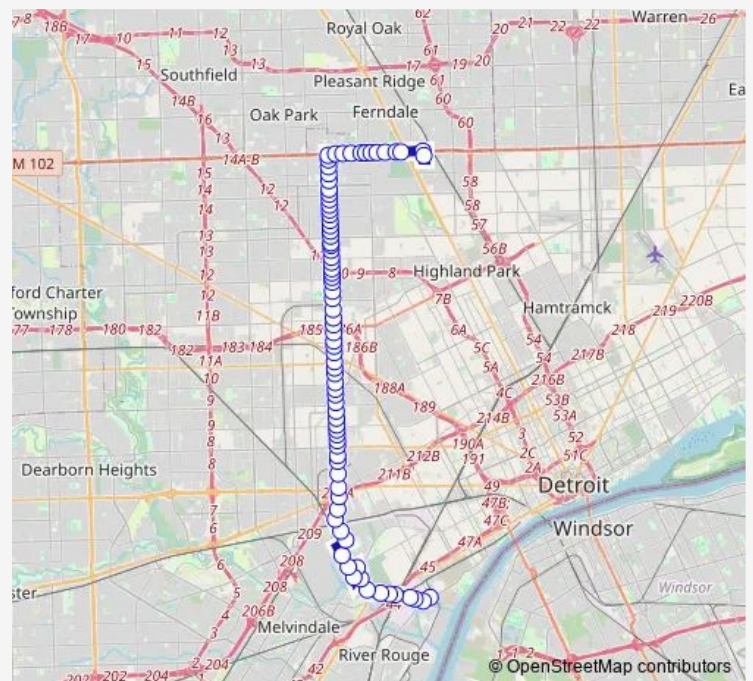

Wyoming & Mcgraw

Wyoming @ 6000

Wyoming & Brandt

Route schedule

Jefferson & West End — Jason Hargrove Transit Center - Bay 1

Monday 06:15-21:00

Tuesday 06:15-21:00

Wednesday 06:15-21:00

Thursday 06:15-21:00

Friday 06:15-21:00

Saturday 07:00-20:00

Sunday 08:00-19:00

Route info

Direction: Jefferson & West End

Stops: 81

Trip Duration: 0 hour 53 min

■ 54 — Wyoming

Wyoming & Whitlock

Wyoming & Warren

Wyoming & Gould

Wyoming & Diversey

Wyoming & Morross

Wyoming & Tireman

Wyoming & Belton

Wyoming & Mackenzie

Wyoming & Joy

Wyoming & Oakman

Wyoming & Westfield

Wyoming & Chicago

Wyoming & Orangelawn

Wyoming & Elmira

Wyoming & Plymouth