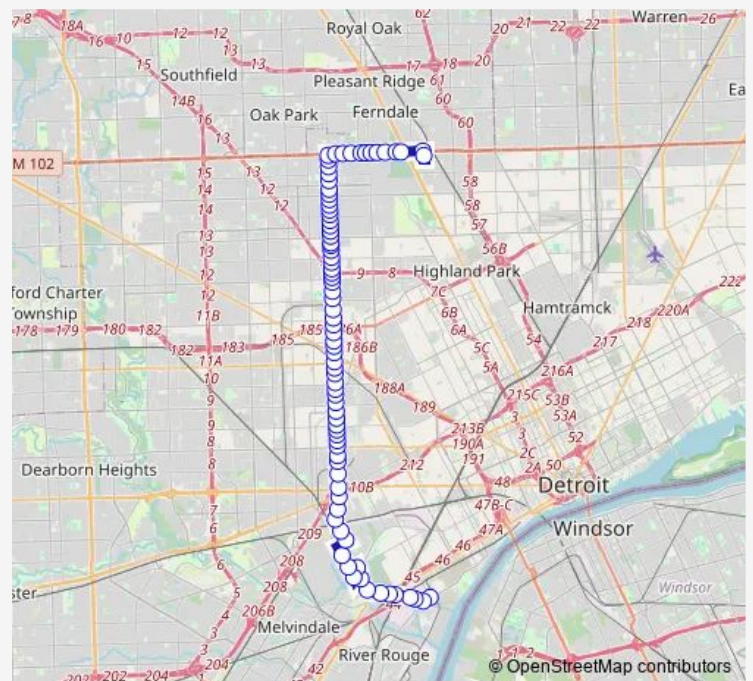

### Direction

Jefferson & West End — Jason Hargrove Transit Center - Bay 1

81 stops

[Open route schedule](#)

Jefferson & West End

Dearborn & Jefferson

Dearborn & Thaddeus

Dearborn & Harbaugh

Miller @ Ford Gate 4

Wyoming & Eagle

Wyoming & Mercier

Wyoming & Southern

Wyoming & Porath

Wyoming & Michigan

Wyoming & Mcgraw

Wyoming @ 6000

### Route schedule

Jefferson & West End — Jason Hargrove Transit Center - Bay 1

Monday 06:15-21:00

Tuesday 06:15-21:00

Wednesday 06:15-21:00

Thursday 06:15-21:00

Friday 06:15-21:00

Saturday 07:00-20:00

### Route info

Direction: Jefferson & West End

Stops: 81

Trip Duration: 0 hour 55 min

■ 54 — Wyoming

Wyoming & Whitlock

Wyoming & Warren

Wyoming & Gould