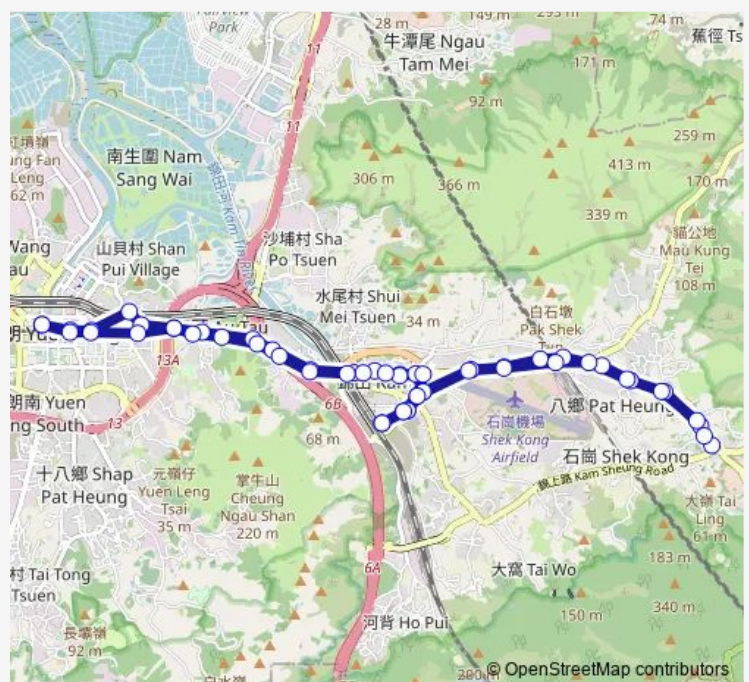

[Kmb] TAI Kong Po[[Lwb] TAI Kong Po

[Kmb] NG KA Tsuen

[Kmb] SHA TIN Hang Tsuen

Route schedule

[Kmb] Yuen Long (West) BUS Terminus[[Lrtfeeder] Yuen Long West — [Kmb] Yuen Long (West) BUS Terminus[[Lrtfeeder] Yuen Long West

Monday	05:25
Tuesday	05:25
Wednesday	05:25
Thursday	05:25
Friday	05:25
Saturday	05:25-08:55
Sunday	05:25

Route info

Direction: [Kmb] Yuen Long (West) BUS Terminus[[Lrtfeeder] Yuen Long West

Stops: 56

Trip Duration: 0 hour 39 min