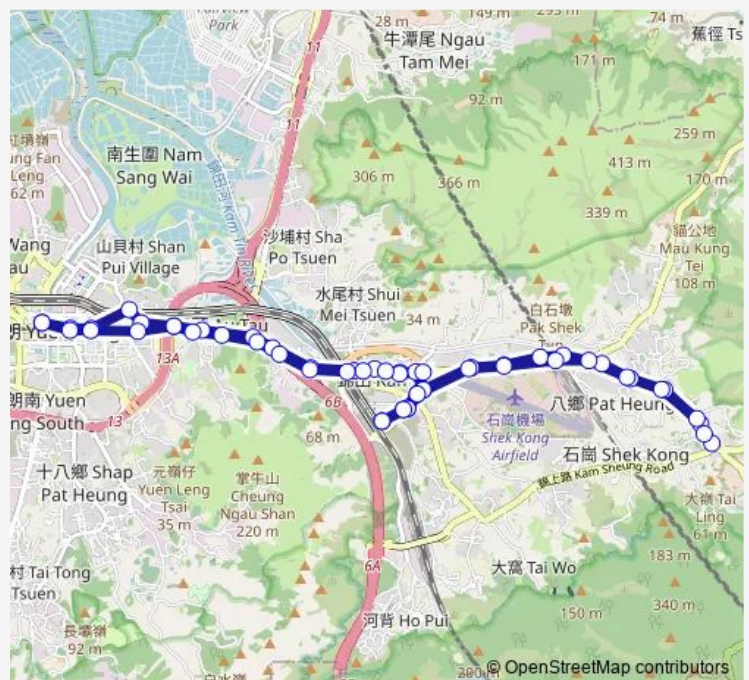

[Kmb] TAI Kong Po[[Lwb] TAI Kong Po

[Kmb] NG KA Tsuen

[Kmb] SHA TIN Hang Tsuen

Route schedule

[Kmb] Yuen Long (West) BUS Terminus[[Lrtfeeder] Yuen Long West — [Kmb] Yuen Long (West) BUS Terminus[[Lrtfeeder] Yuen Long West

Monday	05:25
Tuesday	05:25
Wednesday	05:25
Thursday	05:25
Friday	05:25
Saturday	05:25-08:55
Sunday	05:25

Route info

Direction: [Kmb] Yuen Long (West) BUS Terminus[[Lrtfeeder] Yuen Long West

Stops: 56

Trip Duration: 0 hour 37 min