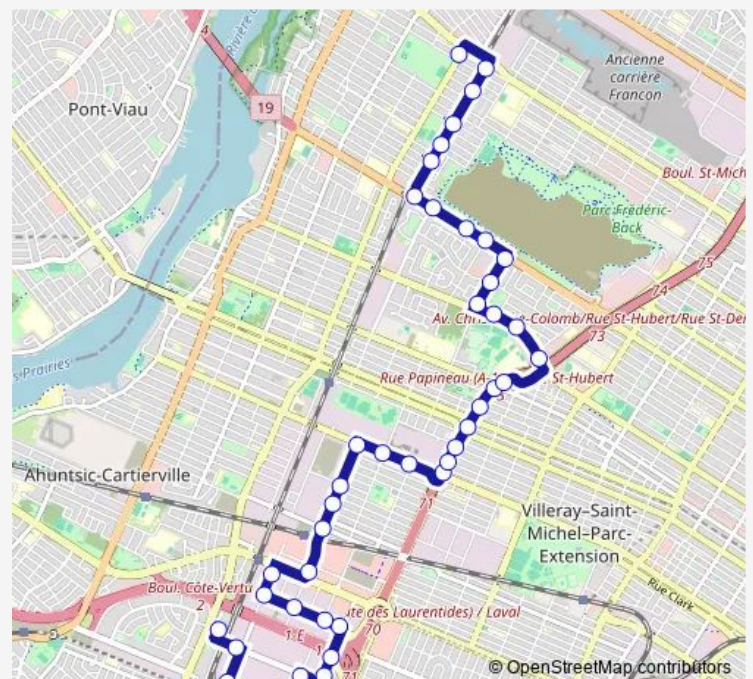

Friday 05:28-19:17

Saturday —

Sunday —

Route info

Direction: Sauvé / J.-J.-Gagnier

Stops: 44

Trip Duration: 0 hour 45 min

Crémazie / De Gaspé

Crémazie / Saint-Laurent

Saint-Laurent / De Beauharnois

Saint-Laurent / Legendre

Chabanel / Clark

Chabanel / de l'Esplanade

Chabanel / Jeanne-Mance

Gare Chabanel

Chabanel / du Marché-Central

Thursday 06:18-18:48

Friday 06:18-18:48

Saturday —

Sunday —

Route info

Direction: de la Côte-Vertu / Lebeau

Stops: 43

Trip Duration: 0 hour 45 min