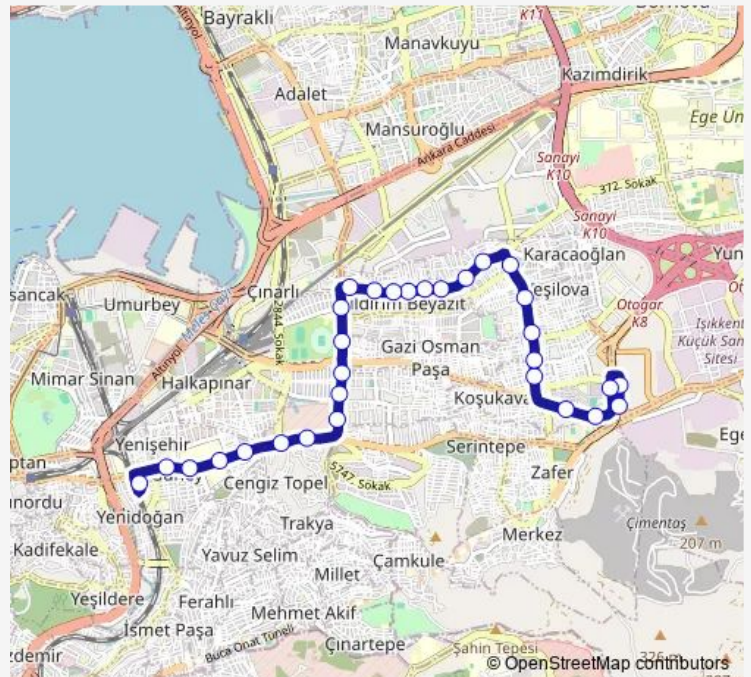

Saturday 06:00-19:45

Sunday 06:20-19:20

Route info

Direction: Otogar Yeni

Stops: 30

Trip Duration: 0 hour 41 min

■ 54 — Otogar - Kemer Aktarma Merkezi

BusMaps