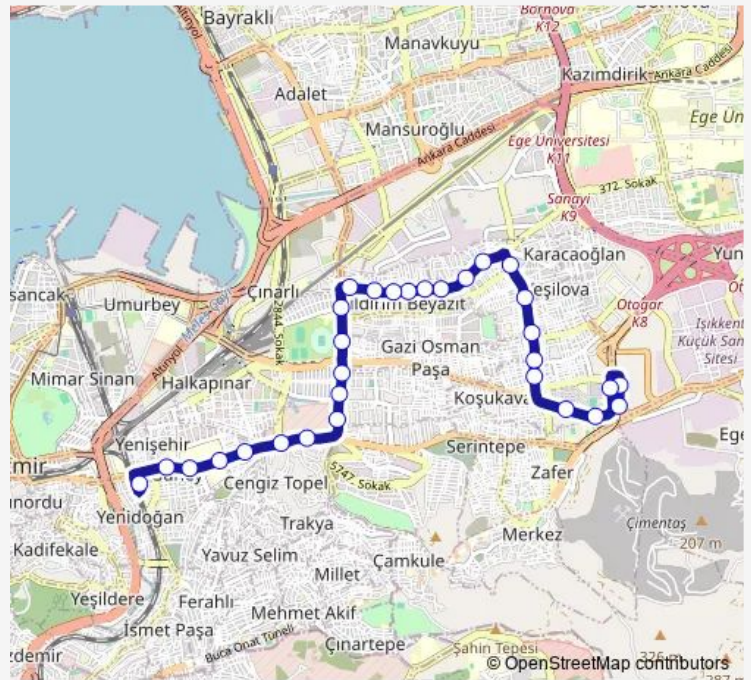

Thursday 06:00-19:20

Friday 06:00-19:20

Saturday 06:00-19:45

Sunday 06:20-19:20

Route info

Direction: Otogar Yeni

Stops: 30

Trip Duration: 0 hour 41 min