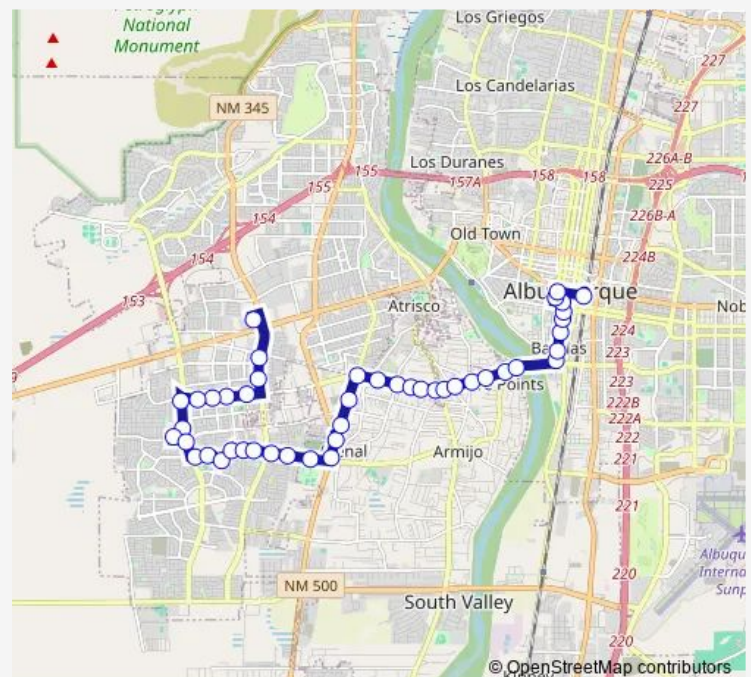

Old Coors @ Bridge

Old Coors @ San Ygnacio

Old Coors @ Amalia

Route schedule

A.T.C. (Bay L) — Cutc Bay F

Monday 06:21-20:30

Tuesday 06:21-20:30

Wednesday 06:21-20:30

Thursday 06:21-20:30

Friday 06:21-20:30

Saturday 07:00-19:10

Sunday —

Route info

Direction: A.T.C. (Bay L)

Stops: 51

Trip Duration: 0 hour 41 min

54 — Bridge/Westgate

Coors @ Eduardo

Coors @ Arenal

Arenal @ Coors

Arenal @ Secret Valley

Arenal @ Fox Hill

Sapphire @ Zircon

Sapphire @ Lucretia

86th St. @ Sapphire

86th @ Benavides

Benavides @ 94th

Benavides @ Jenaro

Benavides @ Del Mastro

Benavides @ Del Rey

Benavides @ Delgado

Delgado @ Canyon Tr