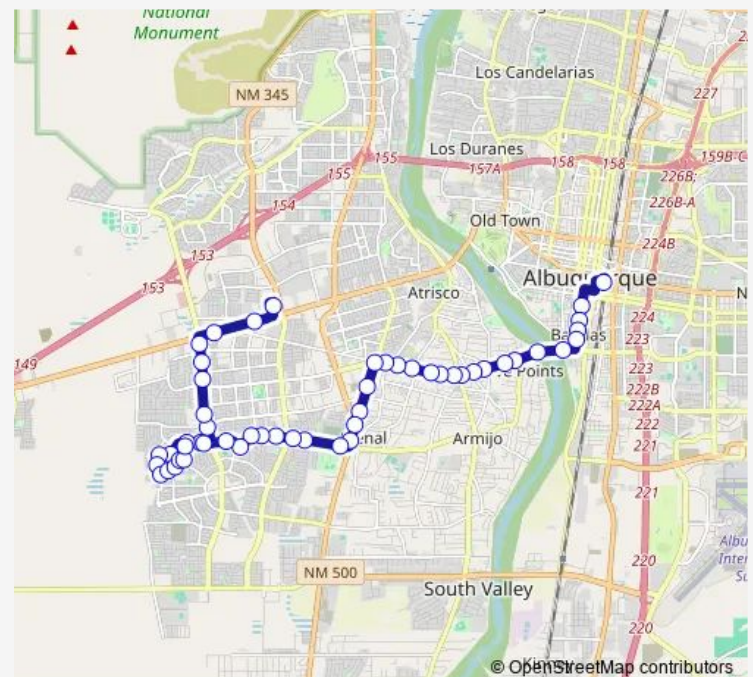

Bridge @ Gatewood

Bridge @ Goff

Bridge @ Goff

Bridge @ Pear

Bridge @ Anthony

Bridge @ Atrisco

Bridge @ Abo

Bridge @ Foothill

Old Coors @ Bridge

Old Coors @ San Ygnacio

Old Coors @ Amalia

Route schedule

A.T.C. (Bay L) — Cutc Bay F

Monday 06:21-20:30

Tuesday 06:21-20:30

Wednesday 06:21-20:30

Thursday 06:21-20:30

Friday 06:21-20:30

Saturday 07:00-19:10

Sunday —

Route info

Direction: A.T.C. (Bay L)

Stops: 51

Trip Duration: 0 hour 42 min

54 — Bridge/Westgate

BusMaps

Coors @ Eduardo

Coors @ Arenal

Arenal @ Coors

Arenal @ Secret Valley

Arenal @ Fox Hill

Sapphire @ Zircon