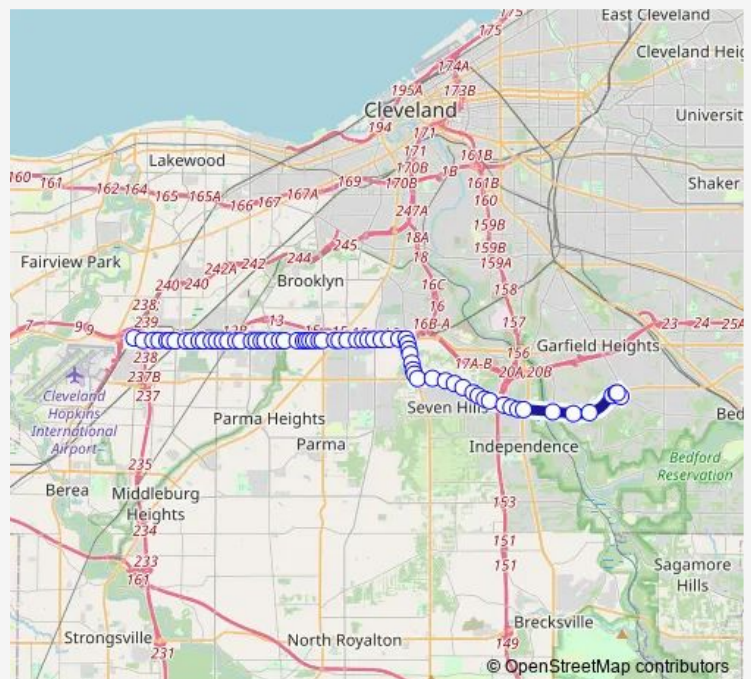

Bus 54 Brookpark–Rockside

[Go to website](#)

Direction

Brookpark Station Stop #2 — Garfield Commons & SAV-A-LOT (Layover)

68 stops

[Open route schedule](#)

Brookpark Station Stop #2

Brookpark RD & Henry Ford Blvd

Brookpark RD & W 139th St

Brookpark RD & W 137th St

13311 Brookpark Rd

Brookpark RD & W 130th St

12859 Brookpark RD (Freeway Lanes)

12651 Brookpark RD (Barth Industries)

12200 Brookpark Rd

Brookpark RD & Chevrolet Blvd

11395 Brookpark Rd

10901 Brookpark Rd

Brookpark RD & W Commerce Pkwy

Route schedule

Brookpark Station Stop #2 — Garfield Commons & SAV-A-LOT (Layover)

Monday	04:58-19:58
Tuesday	04:58-19:58
Wednesday	04:58-19:58
Thursday	04:58-19:58
Friday	04:58-19:58
Saturday	04:58-19:58
Sunday	04:58-19:58

Route info

Direction: Brookpark Station Stop #2

Stops: 68

Trip Duration: 0 hour 41 min

54 — Brookpark–Rockside

Brookpark RD & Hauserman Rd

Brookpark RD & BIG Creek Pky

Brookpark RD & Knollwood Dr