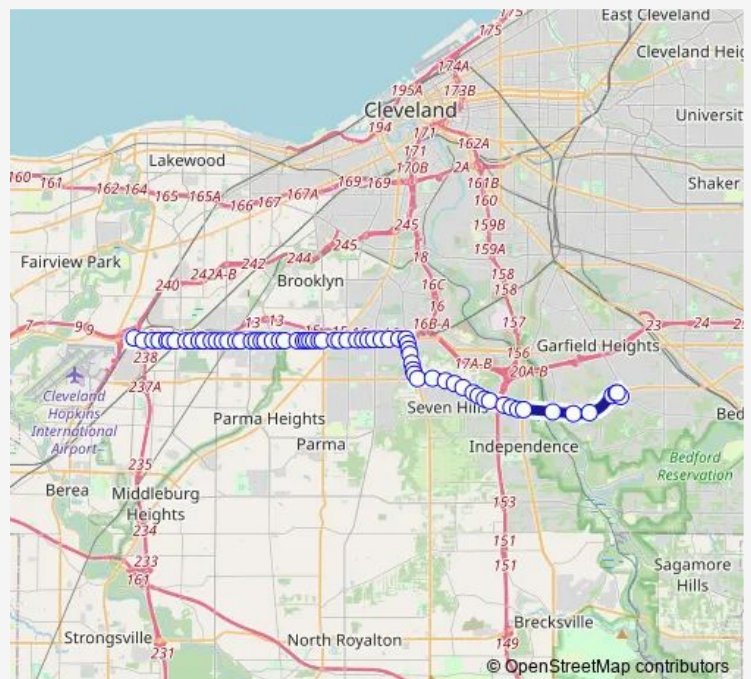

Bus 54 Brookpark–Rockside

[Go to website](#)

Direction

Brookpark Station Stop #2 — Garfield Commons & SAV-A-LOT (Layover)

68 stops

[Open route schedule](#)

Brookpark Station Stop #2

Brookpark RD & Henry Ford Blvd

Brookpark RD & W 139th St

Brookpark RD & W 137th St

13311 Brookpark Rd

Brookpark RD & W 130th St

12859 Brookpark RD (Freeway Lanes)

12651 Brookpark RD (Barth Industries)

12200 Brookpark Rd

Brookpark RD & Chevrolet Blvd

11395 Brookpark Rd

10901 Brookpark Rd

Brookpark RD & W Commerce Pkwy

Route schedule

Brookpark Station Stop #2 — Garfield Commons & SAV-A-LOT (Layover)

Monday	04:58-19:58
Tuesday	04:58-19:58
Wednesday	04:58-19:58
Thursday	04:58-19:58
Friday	04:58-19:58
Saturday	04:58-19:58
Sunday	04:58-19:58

Route info

Direction: Brookpark Station Stop #2

Stops: 68

Trip Duration: 0 hour 41 min

54 — Brookpark–Rockside

Brookpark RD & Hauserman Rd

Brookpark RD & BIG Creek Pky

Brookpark RD & Knollwood Dr