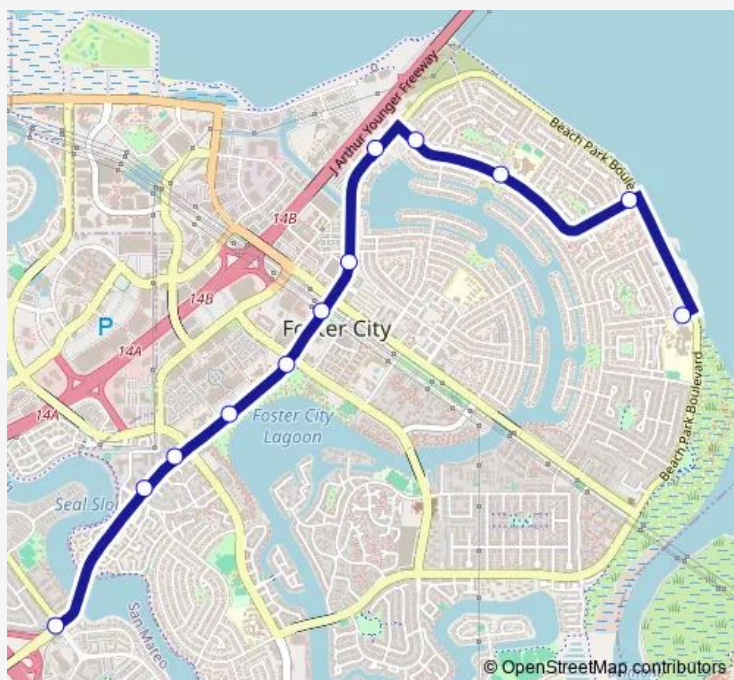

Gull Ave & Beach Park Blvd

833 Gull Ave

Gull Ave & Crane Ave

1261 E Hillsdale Blvd

E Hillsdale Blvd & Pilgrim Dr

E Hillsdale Blvd & Foster City Blvd

E Hillsdale Blvd & Shell Blvd

E Hillsdale Blvd & Center Park Ln

E Hillsdale Blvd & Edgewater Blvd

E Hillsdale Blvd & Sea Spray Ln

E Hillsdale Blvd & S Norfolk St

Route schedule

Tarpon St & Beach Park Blvd-Bowditch Middle School — E Hillsdale Blvd & S Norfolk St

Monday	15:14
Tuesday	15:14
Wednesday	14:24
Thursday	15:14
Friday	14:24
Saturday	—
Sunday	—

Route info

Direction: Tarpon St & Beach Park Blvd-Bowditch Middle School

Stops: 12

Trip Duration: 0 hour 20 min

Direction

E Hillsdale Blvd & S Norfolk St — Tarpon St & Beach Park Blvd-Bowditch Middle School

Friday 14:24

Saturday —

Sunday —

Route info

Direction: Beach Park Blvd & Tarpon St

Stops: 32

Trip Duration: 0 hour 34 min

Edgewater Blvd & Port Royal Ave