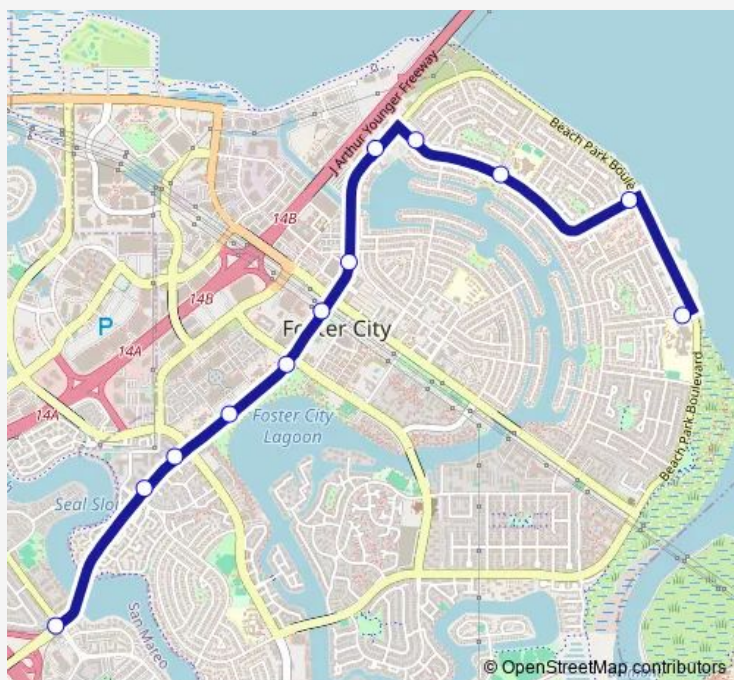

Gull Ave & Beach Park Blvd

833 Gull Ave

Gull Ave & Crane Ave

1261 E Hillsdale Blvd

E Hillsdale Blvd & Pilgrim Dr

E Hillsdale Blvd & Foster City Blvd

E Hillsdale Blvd & Shell Blvd

E Hillsdale Blvd & Center Park Ln

E Hillsdale Blvd & Edgewater Blvd

E Hillsdale Blvd & Sea Spray Ln

E Hillsdale Blvd & S Norfolk St

Route schedule

Tarpon St & Beach Park Blvd-Bowditch Middle School — E Hillsdale Blvd & S Norfolk St

Monday	15:14
Tuesday	15:14
Wednesday	14:24
Thursday	15:14
Friday	14:24
Saturday	—
Sunday	—

Route info

Direction: Tarpon St & Beach Park Blvd-Bowditch Middle School

Stops: 12

Trip Duration: 0 hour 20 min

Direction

E Hillsdale Blvd & S Norfolk St — Tarpon St & Beach Park Blvd-Bowditch Middle School

Friday 14:24

Saturday —

Sunday —

Route info

Direction: Beach Park Blvd & Tarpon St

Stops: 32

Trip Duration: 0 hour 34 min

Edgewater Blvd & Port Royal Ave