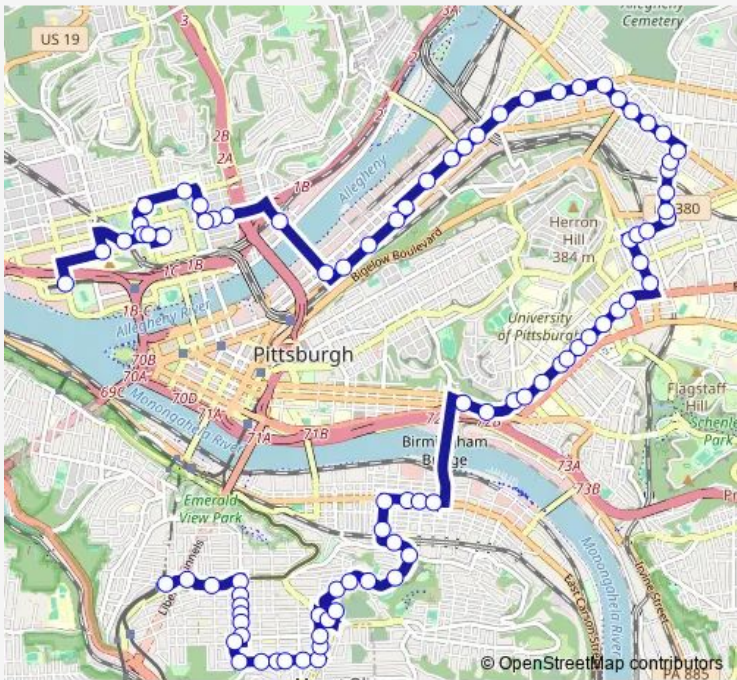

Bus 54 North Side-Oakland-South Side

[Go to website](#)

Direction
 Allegheny Station BAY 2 — Mckinley AVE + Brownsville
 89 stops
[Open route schedule](#)

- Allegheny Station BAY 2
- Ridge AVE + Brighton (Ccac)
- Ridge AVE OPP W Ohio St
- Allegheny SQ West + Stop #2
- Arch ST + Mercy Providence Hosp
- Arch ST + North
- North AVE + Federal St
- North AVE + Boyle
- North AVE + Sandusky
- North AVE + Cedar (Agh)
- Cedar AVE + Suismon St
- Cedar AVE + Foreland
- East Ohio ST + James
- East Ohio ST + Middle
- East Ohio ST + Nash ST Fs
- Chestnut ST + Progress
- Liberty AVE + 17th St
- LIBERTY AVE + 21ST ST FS
- Liberty AVE + 26th St
- Liberty AVE + 27th St
- Brereton ST + 28th

Route schedule
 Allegheny Station BAY 2 — Mckinley AVE + Brownsville

Monday	12:15-01:35 ⁺¹
Tuesday	12:15-01:35 ⁺¹
Wednesday	12:15-01:35 ⁺¹
Thursday	12:15-01:35 ⁺¹
Friday	12:15-01:35 ⁺¹
Saturday	12:00-00:50 ⁺¹
Sunday	12:16-00:17 ⁺¹

Route info
 Direction: Allegheny Station BAY 2
 Stops: 89
 Trip Duration: 1 hour 7 min

■ 54 — North Side-Oakland-South Side **BusMaps**

Brereton ST + 30th

Dobson ST + Brereton

Dobson ST + Hancock

Dobson ST + Herron

Herron AVE + Ruthven (Busway Ent)

Herron AVE + Liberty

Liberty AVE + 36th St

Liberty AVE + 37th St

Liberty AVE + 39th St

Liberty AVE + 40th St

Liberty AVE + Canoe

Liberty AVE + Main ST (Bloomfield Bridge)