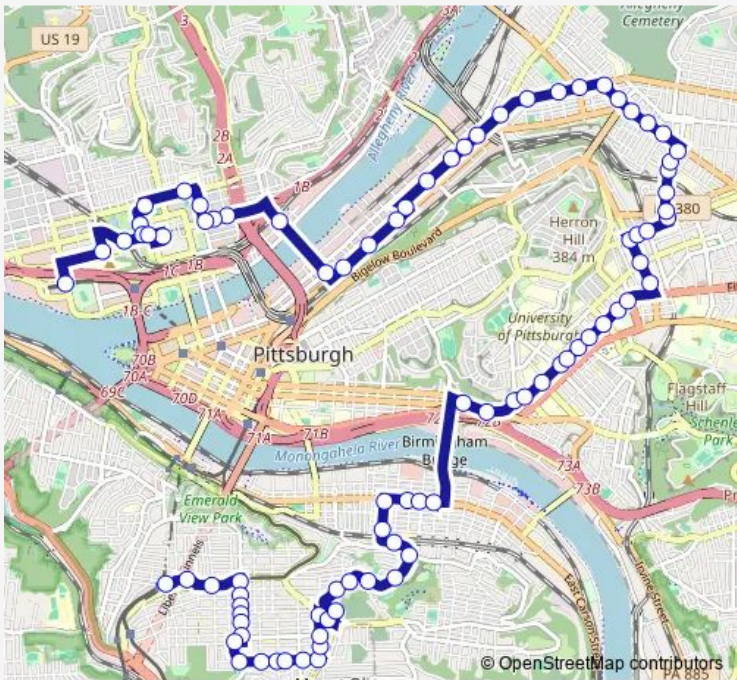

Bus 54 North Side-Oakland-South Side

[Go to website](#)

Direction
 Allegheny Station BAY 2 — Mckinley AVE + Brownsville
 89 stops
[Open route schedule](#)

- Allegheny Station BAY 2
- Ridge AVE + Brighton (Ccac)
- Ridge AVE OPP W Ohio St
- Allegheny SQ West + Stop #2
- Arch ST + Mercy Providence Hosp
- Arch ST + North
- North AVE + Federal St
- North AVE + Boyle
- North AVE + Sandusky
- North AVE + Cedar (Agh)
- Cedar AVE + Suismon St
- Cedar AVE + Foreland
- East Ohio ST + James
- East Ohio ST + Middle
- East Ohio ST + Nash ST Fs
- Chestnut ST + Progress
- Liberty AVE + 17th St
- Liberty AVE + 21st ST Fs
- Liberty AVE + 26th St
- Liberty AVE + 27th St
- Brereton ST + 28th

Route schedule
 Allegheny Station BAY 2 — Mckinley AVE + Brownsville

Monday	12:15-01:35 ⁺¹
Tuesday	12:15-01:35 ⁺¹
Wednesday	12:15-01:35 ⁺¹
Thursday	12:15-01:35 ⁺¹
Friday	12:15-01:35 ⁺¹
Saturday	12:00-00:50 ⁺¹
Sunday	12:16-00:17 ⁺¹

Route info
 Direction: Allegheny Station BAY 2
 Stops: 89
 Trip Duration: 1 hour 6 min

■ 54 — North Side-Oakland-South Side **BusMaps**

Brereton ST + 30th

Dobson ST + Brereton

Dobson ST + Hancock

Dobson ST + Herron

Herron AVE + Ruthven (Busway Ent)

Herron AVE + Liberty

Liberty AVE + 36th St

Liberty AVE + 37th St

Liberty AVE + 39th St

Liberty AVE + 40th St

Liberty AVE + Canoe

Liberty AVE + Main ST (Bloomfield Bridge)