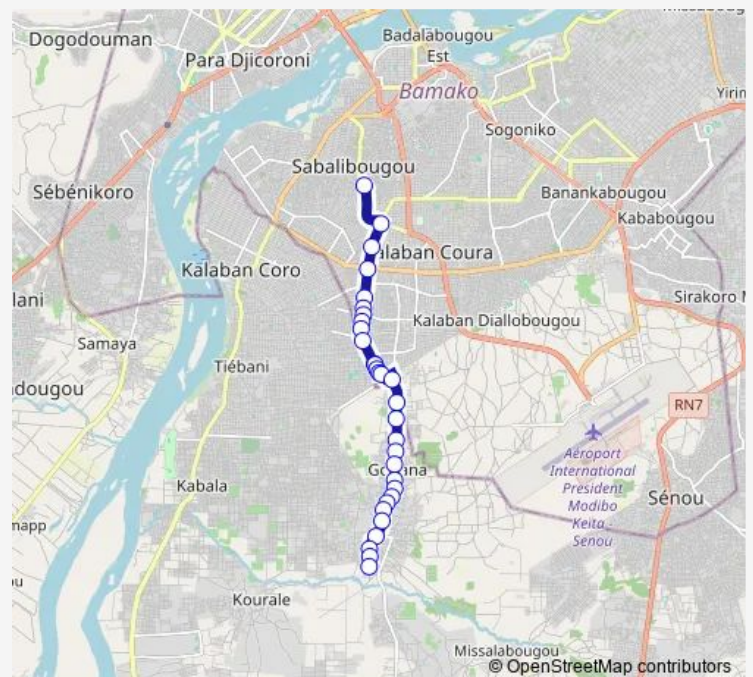

Courant Sô Fôlô

Courant Sô Filanan

Boutique Sô Da

Sugu Deni

Route schedule

Station Sotrama Sabalibougou Nv Marché — Moussala Bougou Terminus Gouana

Monday 07:07

Tuesday 07:07

Wednesday 07:07

Thursday 07:07

Friday 07:07

Saturday 07:07

Sunday 07:07

Route info

Direction: Station Sotrama Sabalibougou Nv Marché

Stops: 31

Trip Duration: 0 hour 40 min

Sikoro

Pneus Colè Yoro

Poste De Gendarmerie

Nêgê Kolon Gôsi Yoro

Dibi Sô Da

Nêguê Kôrô

Machine Sô Da

Place Kôrô

Mangoro Kôrô

Moussala Bougou Terminus Gouana

Direction

Moussala Bougou Terminus Gouana — Station Sotrama Sabalibougou Nv Marché

42 stops

[Open route schedule](#)

Moussala Bougou Terminus Gouana