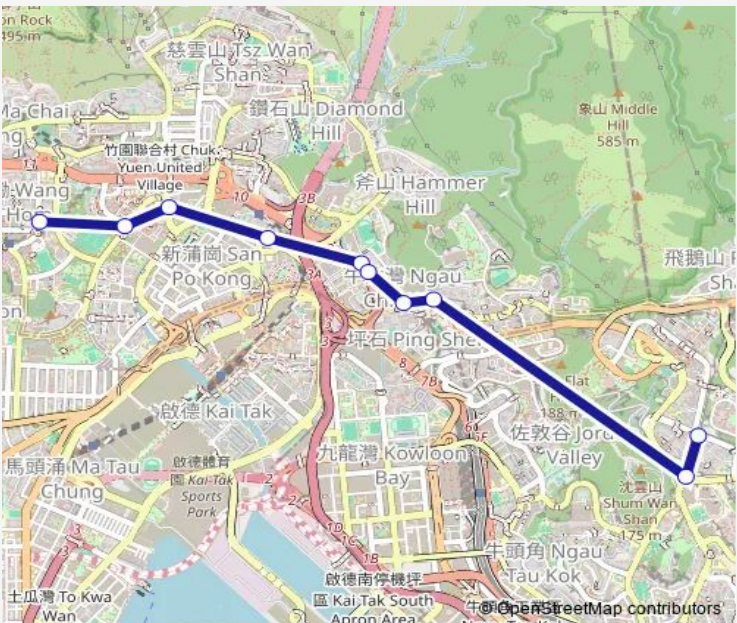

10 stops

[Open route schedule](#)

- Wang TAU HOM East Road Minibus Bay, Near Wang TAU HOM Central Road|Wang TAU HOM East Road, Near Wang TAK House, Wang TAU HOM Estate
- Tung TAU Tsuen Road, Near Lung HEI House, Lower Wong TAI SIN Estate
- Shatin Pass Road, Outside Wong TAI SIN Police R. & F. Quarters
- CHOI HUNG ROAD, NEAR SHING KING INDUSTRIAL BUILDING|CHOI HUNG ROAD, OPPOSITE KA WING FACTORY BUILDING
- Lung Cheung Road, Near Hong Kong Breast Cancer Foundation Jockey Club Breast Health Centre (Kowloon)
- LUNG CHEUNG ROAD, NEAR NGAU CHI WAN VILLAGE
- CLEAR WATER BAY ROAD, NEAR NGAU CHI WAN MUNICIPAL SERVICES BUILDING
- NGAU CHI WAN PUBLIC TRANSPORT TERMINUS
- SAU MAU Ping Road, Near TIN CHI House, Shun TIN Estate|Shun TIN Estate|Sau MAU Ping Road, Opposite United Christian Hospital
- Shun ON Road, Near TIN Wing House, Shun TIN Estate|Shun TIN Estate

Route schedule
 Wang TAU HOM East Road Minibus Bay, Near Wang TAU HOM Central Road|Wang TAU HOM East Road, Near Wang TAK House, Wang TAU HOM Estate — Shun ON Road, Near TIN Wing House, Shun TIN Estate|Shun TIN Estate

Monday	05:40-19:04
Tuesday	05:40-19:04
Wednesday	05:40-19:04
Thursday	05:40-19:04
Friday	05:40-19:04
Saturday	05:40-19:04
Sunday	05:40-19:04

Route info

Direction: Wang TAU HOM East Road Minibus Bay, Near Wang TAU HOM Central Road|Wang TAU HOM East Road, Near Wang TAK House, Wang TAU HOM Estate

Stops: 10

Trip Duration: 0 hour 27 min

Direction

SHUN ON ROAD, NEAR TIN WING HOUSE, SHUN TIN ESTATE — Wang TAU HOM East Road Minibus Bay, Near Wang TAU HOM Central Road|Wang TAU HOM East Road, Near Wang TAK House, Wang TAU HOM Estate