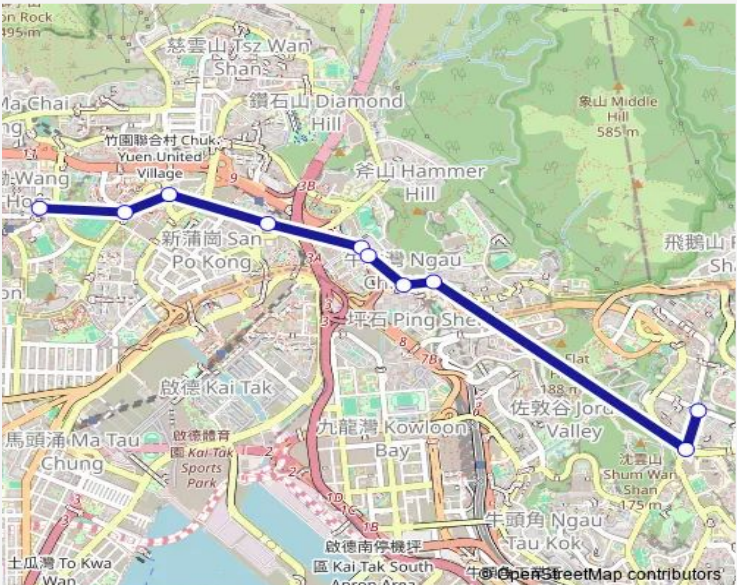

10 stops

[Open route schedule](#)

- Wang TAU HOM East Road Minibus Bay, Near Wang TAU HOM Central Road|Wang TAU HOM East Road, Near Wang TAK House, Wang TAU HOM Estate
- Tung TAU Tsuen Road, Near Lung HEI House, Lower Wong TAI SIN Estate
- Shatin Pass Road, Outside Wong TAI SIN Police R. & F. Quarters
- Choi Hung Road, Near Shing King Industrial Building|Choi Hung Road, Opposite KA Wing Factory Building
- Lung Cheung Road, Near Hong Kong Breast Cancer Foundation Jockey Club Breast Health Centre (Kowloon)
- Lung Cheung Road, Near Ngau CHI WAN Village
- Clear Water BAY Road, Near Ngau CHI WAN Municipal Services Building
- Ngau CHI WAN Public Transport Terminus
- SAU MAU Ping Road, Near TIN CHI House, Shun TIN Estate|Shun TIN Estate|Sau MAU Ping Road, Opposite United Christian Hospital
- Shun ON Road, Near TIN Wing House, Shun TIN Estate|Shun ON Road, Near TIN Wing House, Shun TIN Estate|Shun TIN Estate

Route schedule
 Wang TAU HOM East Road Minibus Bay, Near Wang TAU HOM Central Road|Wang TAU HOM East Road, Near Wang TAK House, Wang TAU HOM Estate — Shun ON Road, Near TIN Wing House, Shun TIN Estate|Shun ON Road, Near TIN Wing House, Shun TIN Estate|Shun TIN Estate

Monday	05:40-19:04
Tuesday	05:40-19:04
Wednesday	05:40-19:04
Thursday	05:40-19:04
Friday	05:40-19:04
Saturday	05:40-19:04
Sunday	05:40-19:04

Route info

Direction: Wang TAU HOM East Road Minibus Bay, Near Wang TAU HOM Central Road|Wang TAU HOM East Road, Near Wang TAK House, Wang TAU HOM Estate

Stops: 10

Trip Duration: 0 hour 27 min

Direction

Shun ON Road, Near TIN Wing House, Shun TIN Estate — Wang TAU HOM East Road Minibus Bay, Near Wang TAU HOM Central Road|Wang TAU HOM East Road, Near Wang TAK House, Wang TAU HOM Estate