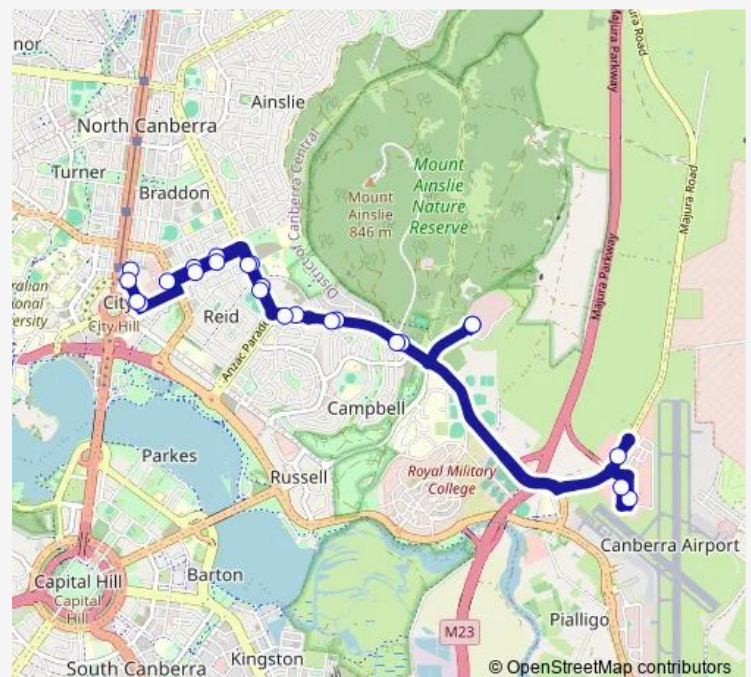

Limestone Av opp War Memorial

Limestone Av opp Campbell Hs

Ainslie Av before Elimatta St

### Route schedule

City Interchange Plt 8 — City Interchange Plt 11 Arrivals

Monday 05:41-20:53

Tuesday 05:41-20:53

Wednesday 05:41-20:53

Thursday 05:41-20:53

Friday 05:41-20:53

Saturday 06:39-20:39

Sunday 07:22-19:22

### Route info

Direction: City Interchange Plt 8

Stops: 24

Trip Duration: 0 hour 51 min

54 — Majura Park Loop via Campbell Park

Ainslie Av after Doonkuna St

Legislative Assembly London Cct

City Interchange Plt 11 Arrivals