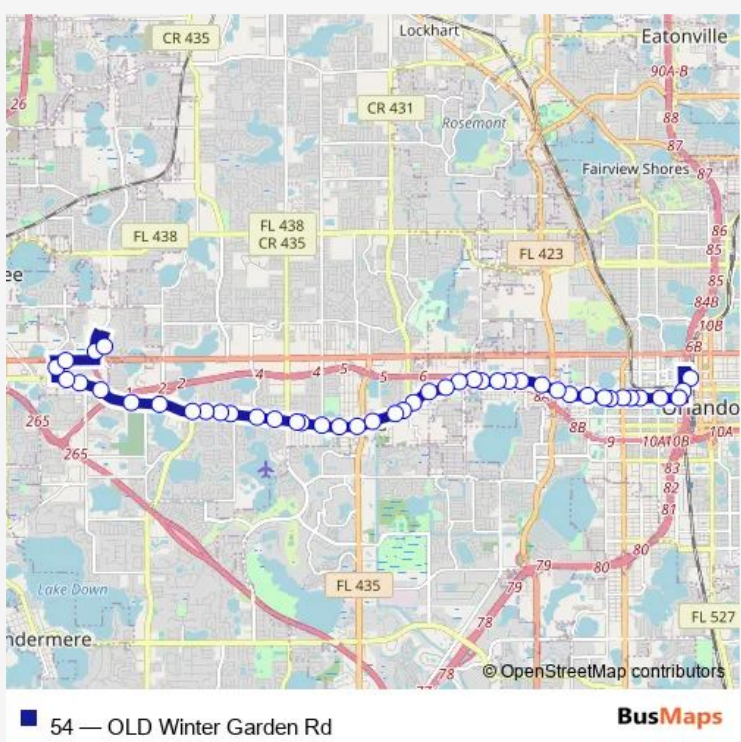

# Bus 54 OLD Winter Garden Rd

[Go to website](#)

**Direction**  
 N Garland AVE AND W Amelia St — Mall RD AND S Clarke Rd  
 45 stops  
[Open route schedule](#)

- N Garland AVE AND W Amelia St
- N Hughey AVE AND W Robinson St
- W Washington ST AND Beggs Ave
- W Washington ST AND N Parramore Ave
- W Washington ST AND N Westmoreland Dr
- W Washington ST AND Benson Ave
- W Washington ST AND N Orange Blossom Trl
- W Washington ST AND Kent Ave
- W Washington ST AND Jamil Ave
- W Washington ST AND N Tampa Ave
- W Washington ST AND Texas Ave
- OLD Winter Garden RD AND Georgiana St
- OLD Winter Garden RD AND N Cottage Hill Rd
- OLD Winter Garden RD AND Ferguson Dr
- OLD Winter Garden RD AND Dobson St
- OLD Winter Garden RD AND Dobson St
- OLD Winter Garden RD AND Mercy Dr
- OLD Winter Garden RD AND Irene St
- OLD Winter Garden RD AND Kerry Dr
- OLD Winter Garden RD AND Silverton St
- OLD Winter Garden RD AND N Mission Rd

Route schedule  
 N Garland AVE AND W Amelia St — Mall RD AND S Clarke Rd

Monday	05:30-19:30
Tuesday	05:30-19:30
Wednesday	05:30-19:30
Thursday	05:30-19:30
Friday	05:30-19:30
Saturday	06:30-19:30
Sunday	—

**Route info**  
 Direction: N Garland AVE AND W Amelia St  
 Stops: 45  
 Trip Duration: 0 hour 38 min

OLD Winter Garden RD AND Pearlwood St

5115 OLD Winter Garden Rd

OLD Winter Garden RD AND Quintard Ave