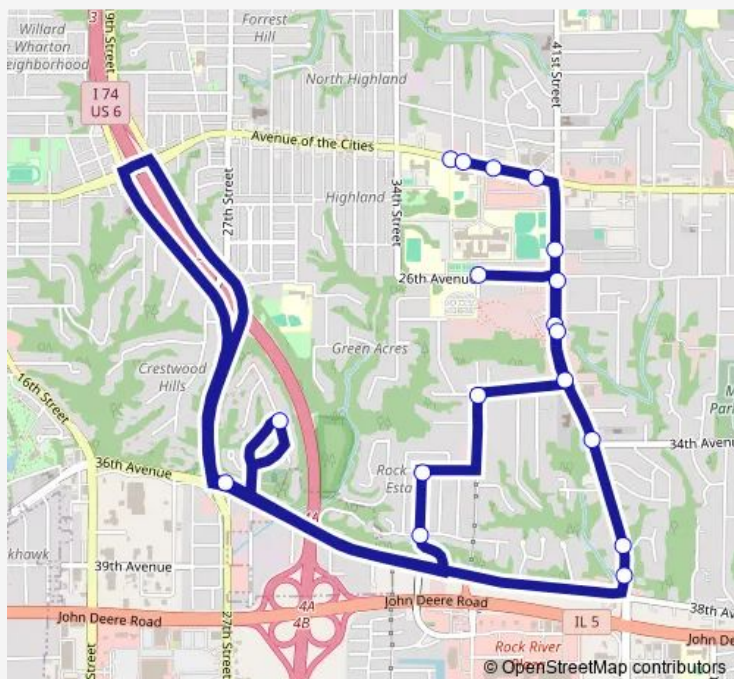

[Go to website](#)

Direction
 36 St & Ave Cities Shelter — Moline High School
 18 stops
[Open route schedule](#)

- 36 St & Ave Cities Shelter
- 36 St & Ave Cities Shelter
- King Plaza Shelter
- 41 St & Ave Cities Shelter
- 41 St & 25 Ave Shelter
- 41 St Genesis Shelter
- Moline Public Library Shelter
- 41 St & 34 Ave
- Pine Ridge Apts
- 41 St & 38 Ave
- 29 St & 30 Ave
- 27 St & 38 Ave
- 35 St & 37 Ave
- 35 St & 35 Ave
- 38 St & 32 Ave
- 41 St & 28 Ave Shelter
- 41 St & 26 Ave
- Moline High School

Route schedule

36 St & Ave Cities Shelter — Moline High School

Monday	14:45
Tuesday	14:45
Wednesday	11:00-13:35
Thursday	11:00-14:45
Friday	14:45
Saturday	—
Sunday	—

Route info

Direction: 36 St & Ave Cities Shelter

Stops: 18

Trip Duration: 0 hour 50 min

Direction

41 St & 38 Ave — 36 St & Ave Cities Shelter

19 stops

[Open route schedule](#)

41 St & 38 Ave

Pine Ridge Apts

36 St & Ave Cities Shelter

Route schedule

41 St & 38 Ave — 36 St & Ave Cities Shelter

Monday 07:06

Tuesday 07:06

Wednesday 07:06

Thursday 07:06

Friday 07:06