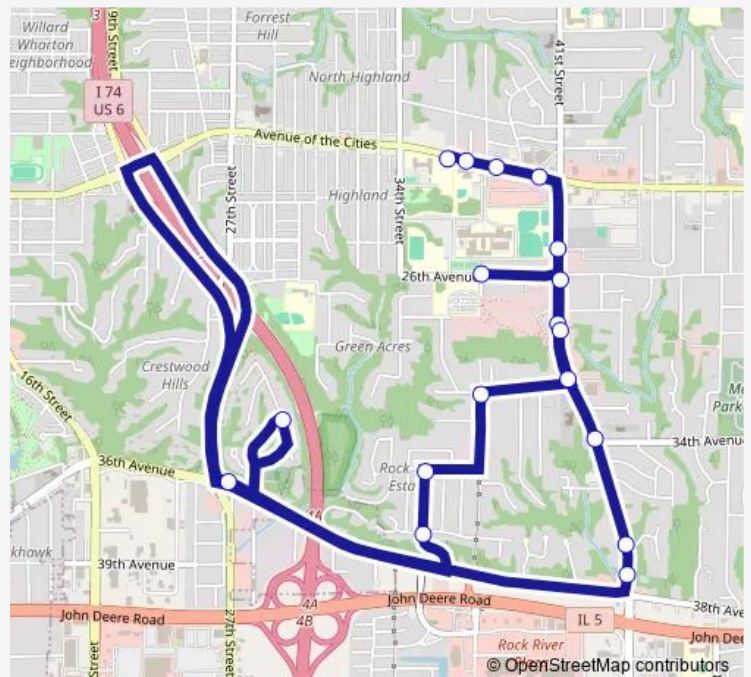

[Go to website](#)

Direction
 36 St & Ave Cities Shelter — Moline High School
 18 stops
[Open route schedule](#)

- 36 St & Ave Cities Shelter
- 36 St & Ave Cities Shelter
- King Plaza Shelter
- 41 St & Ave Cities Shelter
- 41 St & 25 Ave Shelter
- 41 St Genesis Shelter
- Moline Public Library Shelter
- 41 St & 34 Ave
- Pine Ridge Apts
- 41 St & 38 Ave
- 29 St & 30 Ave
- 27 St & 38 Ave
- 35 St & 37 Ave
- 35 St & 35 Ave
- 38 St & 32 Ave
- 41 St & 28 Ave Shelter
- 41 St & 26 Ave
- Moline High School

Route schedule

36 St & Ave Cities Shelter — Moline High School

Monday	14:45
Tuesday	14:45
Wednesday	11:00-13:35
Thursday	11:00-14:45
Friday	14:45
Saturday	—
Sunday	—

Route info

Direction: 36 St & Ave Cities Shelter

Stops: 18

Trip Duration: 0 hour 25 min

Direction

41 St & 38 Ave — 36 St & Ave Cities Shelter

19 stops

[Open route schedule](#)

41 St & 38 Ave

Pine Ridge Apts

36 St & Ave Cities Shelter

Route schedule

41 St & 38 Ave — 36 St & Ave Cities Shelter

Monday 07:06

Tuesday 07:06

Wednesday 07:06

Thursday 07:06

Friday 07:06