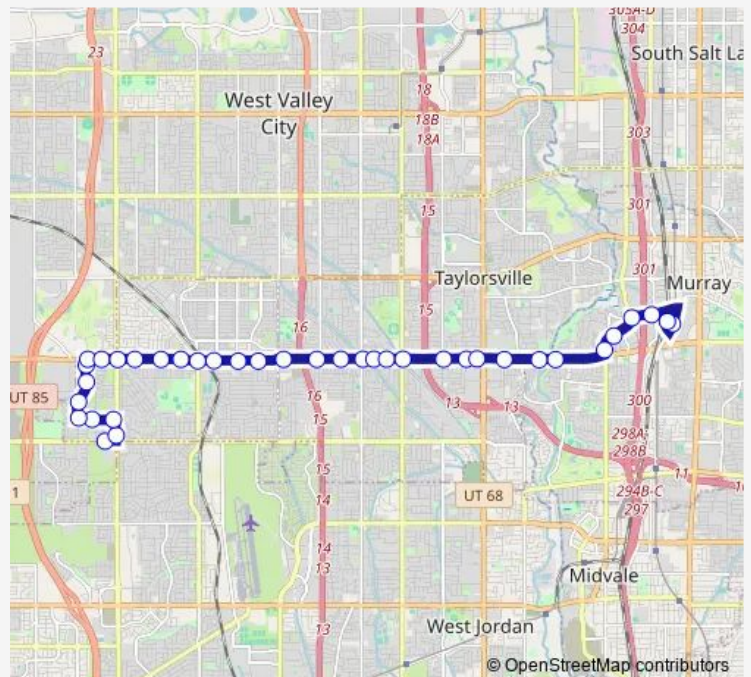

Bus 54 5400 South

[Go to website](#)

Direction
 Murray Central Station (Bay A) — 6200 S / 5700 W (Eb)
 35 stops
[Open route schedule](#)

- Murray Central Station (Bay A)
- Cottonwood St / Woodrow St (Nb)
- Vine St / Commerce Dr (Wb)
- Murray Blvd / Vine St (Sb)
- Murray Blvd / Allendale Dr (Sb)
- 5400 S / 700 W (Wb)
- 5400 S / 1070 W (Wb)
- 5400 S / Walden Glen Dr (Wb)
- 5400 S / Warrior Way (Wb)
- 5400 S / Redwood Rd (Wb)
- 5400 S / Hew Wood Dr (Wb)
- 5400 S / 2200 W (Wb)
- 5400 S / 2700 W (Wb)
- 5400 S / Bastile Dr (Wb)
- 5400 S / Appian Way (Wb)
- 5400 S / 3200 W (Wb)
- 5400 S / Ridgecrest Dr (Wb)
- 5400 S / 3600 W (Wb)
- 5400 S / 4015 W (Wb)
- 5400 S / 4220 W (Wb)
- 5400 S / 4420 W (Wb)

Route schedule

Murray Central Station (Bay A) — 6200 S / 5700 W (Eb)

Monday	05:25-22:25
Tuesday	05:25-22:25
Wednesday	05:25-22:25
Thursday	05:25-22:25
Friday	05:25-22:25
Saturday	06:55-20:25
Sunday	07:32-18:32

Route info

Direction: Murray Central Station (Bay A)

Stops: 35

Trip Duration: 0 hour 30 min

54 — 5400 South

5400 S / Northwest Ave (Wb)

5400 S / 4800 W (Wb)

5400 S / Morning Breeze Dr (Wb)

Copper City Dr/Willingcott Way (Sb)

6200 S / Wakefield Way (Eb)

6200 S / 5700 W (Eb)

Direction

6200 S / 5700 W (Eb) — Murray Central Station (Bay A)

37 stops

[Open route schedule](#)

6200 S / 5700 W (Eb)