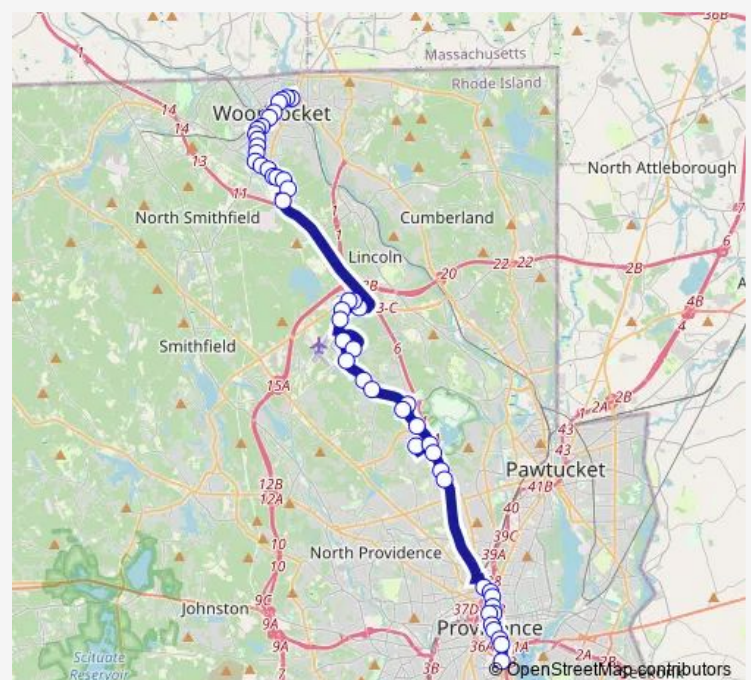

Charles before W River

Twin River Casino

RI-246 after Twin River

Ccri Lincoln

RI-246 before Jenckes Hill

Jenckes Hill opposite Stonybridge

Jenckes Hill opposite Lincoln Senior Center

Powder Hill after Jenckes Hill

Powder Hill after Wellington

North Central Industrial Park (opposite Crownmark)

28 Albion

Route schedule

Hospital District (Northbound) — John Cummings at Comm. Care Alliance

Monday 06:25-23:53

Tuesday 06:43-23:53

Wednesday 06:43-23:53

Thursday 06:25-23:53

Friday 06:43-23:53

Saturday 06:48-23:18

Sunday 06:25-22:25

Route info

Direction: Hospital District (Northbound)

Stops: 45

Trip Duration: 1 hour 1 min

54 — Lincoln/Woonsocket

Opposite 1 Albion

RI-116 after Albion

RI-116 opposite Lincoln Mall Entrance

Lincoln Mall (between Marshalls & 5 Below)

Lincoln Mall at Target

RI-116 after Wake Robin