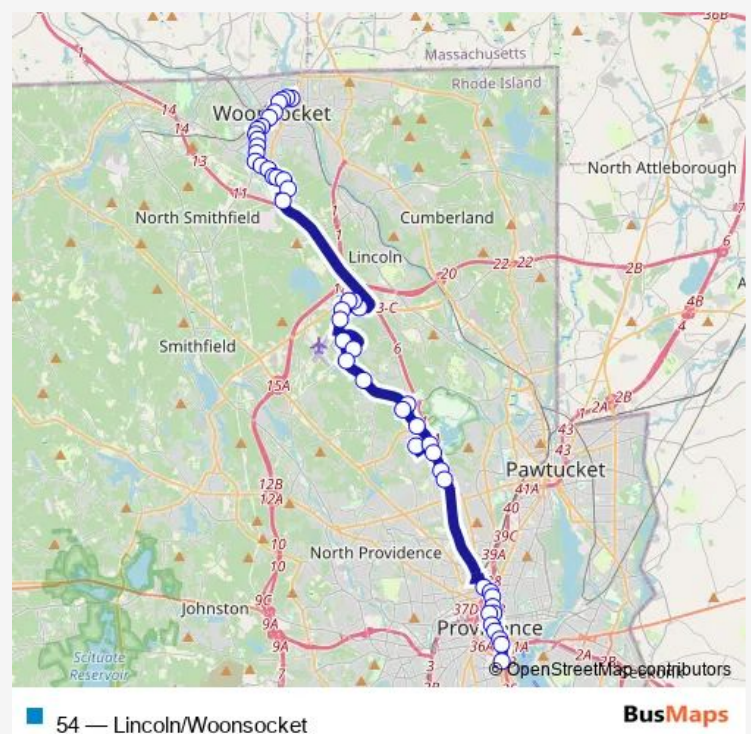

### Route schedule

Hospital District (Northbound) — John Cummings at Comm. Care Alliance

Monday 05:13-21:43

Tuesday 05:13-21:43

Wednesday 05:13-21:43

Thursday 05:13-21:43

Friday 05:13-21:43

Saturday —

### Route info

Direction: Hospital District (Northbound)

Stops: 44

Trip Duration: 1 hour 1 min

54 — Lincoln/Woonsocket

RI-116 after Albion

RI-116 opposite Lincoln Mall Entrance

Lincoln Mall (between Marshalls & 5 Below)

Lincoln Mall at Target

RI-116 after Wake Robin

Walmart (North Smithfield)

23 Dowling Village

Dowling Village at Landmark Medical Center

Park Square (Park & RI-146a)

RI-146a after Park

RI-146a opposite White

28 Albion

Opposite 1 Albion

RI-116 after Albion

RI-116 opposite Lincoln Mall Entrance

Lincoln Mall (between Marshalls & 5 Below)