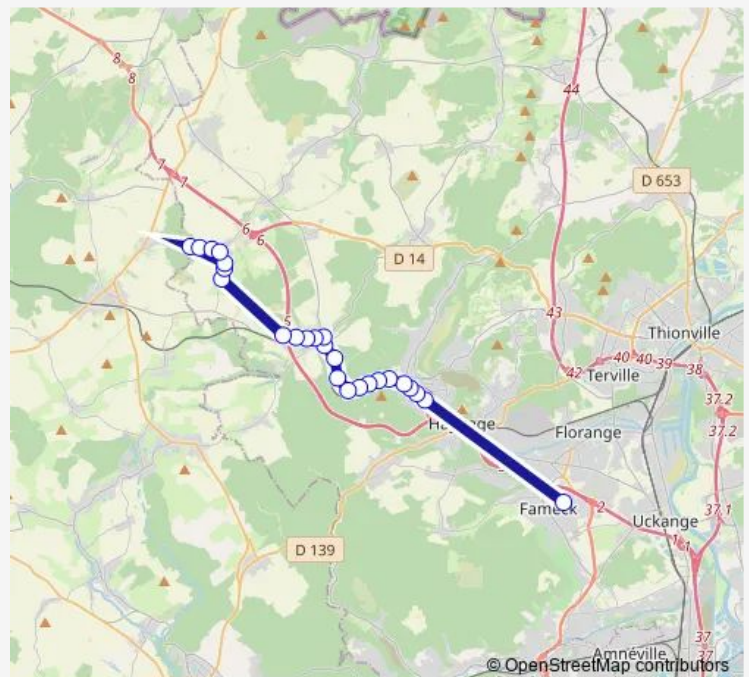

Pont

Cité DU Bois

Village - Boulange

Bas

Cimetière - Boulange

Super U

Collège Marie Curie

Gare - Fontoy

Thursday 06:59

Friday 06:59

Saturday —

Sunday —

Route info

Direction: Croix

Stops: 25

Trip Duration: 0 hour 41 min

54 — Boulange - Fameck Lycée St exupéry

Place DES Fêtes - Knutange

Eglise ST Charles

RTE DE Nilvange

Lycée ST Exupéry

Direction

Lycée ST Exupéry — Croix

25 stops

Mine - Boulange

Croix

Route schedule

Lycée ST Exupéry — Croix

Monday 16:55-17:50

Tuesday 16:55-17:50

Wednesday 12:10

Thursday 16:55-17:50