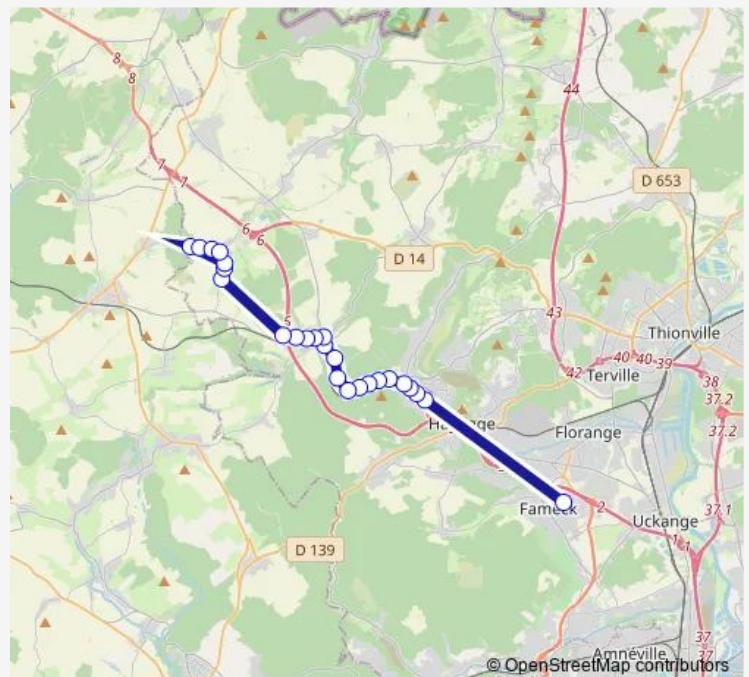

Pont

Cité DU Bois

Village - Boulange

Bas

Cimetière - Boulange

Super U

Collège Marie Curie

Gare - Fontoy

Stade STE Genevieve

Mine D'Havange

Viaduc

Route schedule

Croix — Lycée ST Exupéry

Monday 06:59

Tuesday 06:59

Wednesday 06:59

Thursday 06:59

Friday 06:59

Saturday —

Sunday —

Route info

Direction: Croix

Stops: 25

Trip Duration: 0 hour 41 min

Mine - Boulange

Croix

Route schedule

Lycée ST Exupéry — Croix

Monday 16:55-17:50

Tuesday 16:55-17:50

Wednesday 12:10

Thursday 16:55-17:50