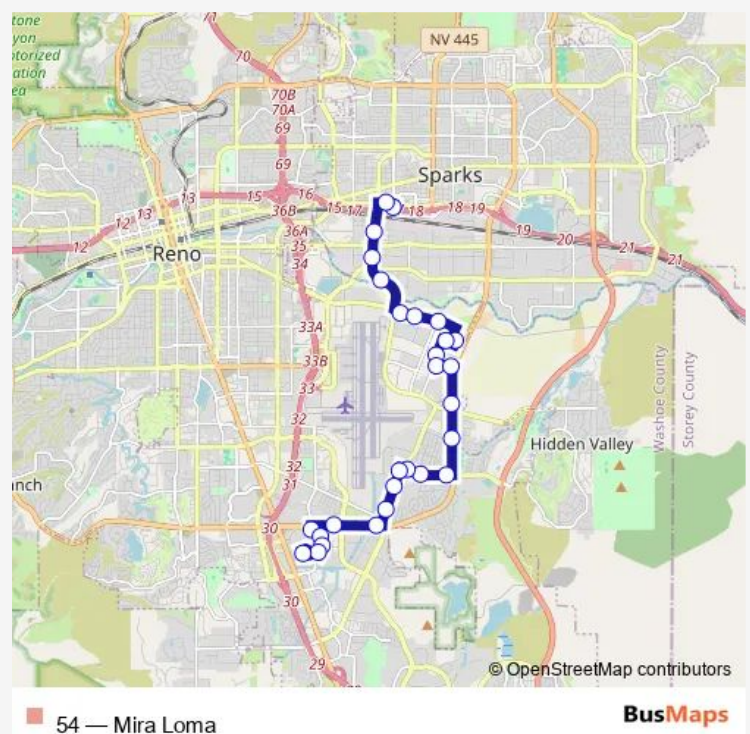

Route schedule

RTC Transfer Center and Meadowood Mall — RTC Centennial Plaza Bay L (Rt 54)

Monday	06:00-19:00
Tuesday	06:00-19:00
Wednesday	06:00-19:00
Thursday	06:00-19:00
Friday	06:00-19:00
Saturday	07:00-17:00
Sunday	08:00-17:00

Route info

Direction: RTC Transfer Center and Meadowood Mall

Stops: 27

Trip Duration: 0 hour 21 min

54 — Mira Loma

Mill Street and S Rock Boulevard

S Rock Boulevard at Rock Park

S Rock Boulevard at Western Nevada Supply

W Rock Boulevard and Hymer Avenue

Victorian Avenue and 16th Street

RTC Centennial Plaza Bay L (Rt 54)

Direction

RTC Centennial Plaza Bay L (Rt 54) — RTC Transfer Center and Meadowood Mall

28 stops

[Open route schedule](#)

Wednesday —

Thursday —

Friday —

Saturday 18:00

Sunday 18:00

Route info

Direction: RTC Transfer Center and Meadowood Mall

Stops: 27