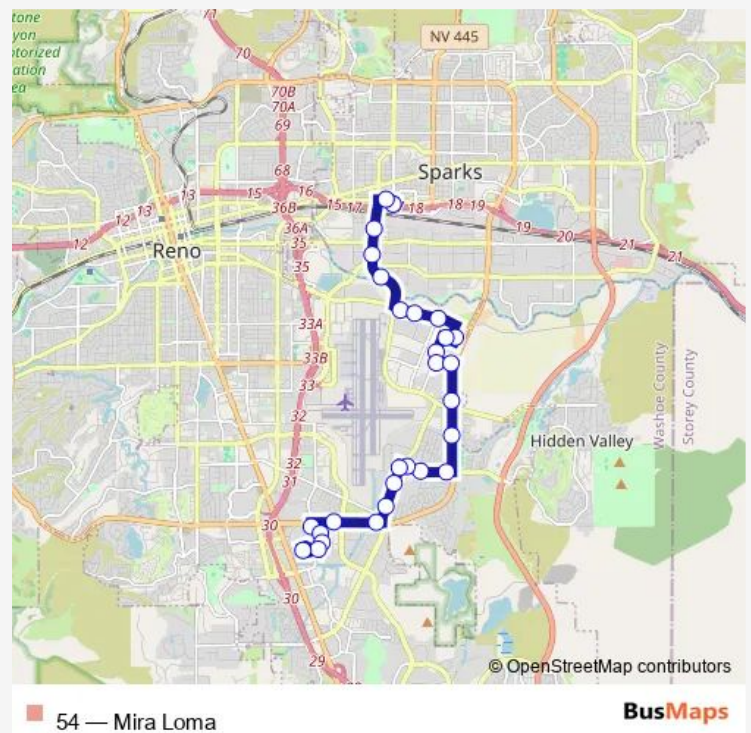

Route schedule

RTC Transfer Center and Meadowood Mall — RTC Centennial Plaza Bay L (Rt 54)

Monday	06:00-19:00
Tuesday	06:00-19:00
Wednesday	06:00-19:00
Thursday	06:00-19:00
Friday	06:00-19:00
Saturday	07:00-17:00
Sunday	08:00-17:00

Route info

Direction: RTC Transfer Center and Meadowood Mall

Stops: 27

Trip Duration: 0 hour 21 min

Mill Street and S Rock Boulevard

S Rock Boulevard at Rock Park

S Rock Boulevard at Western Nevada Supply

W Rock Boulevard and Hymer Avenue

Victorian Avenue and 16th Street

RTC Centennial Plaza Bay L (Rt 54)

Direction

RTC Centennial Plaza Bay L (Rt 54) — RTC Transfer Center and Meadowood Mall

28 stops

[Open route schedule](#)

RTC Centennial Plaza Bay L (Rt 54)

Saturday 18:00

Sunday 18:00

Route info

Direction: RTC Transfer Center and Meadowood Mall

Stops: 27

Trip Duration: 0 hour 21 min

W Rock Boulevard and Hymer Avenue

Victorian Avenue and 16th Street