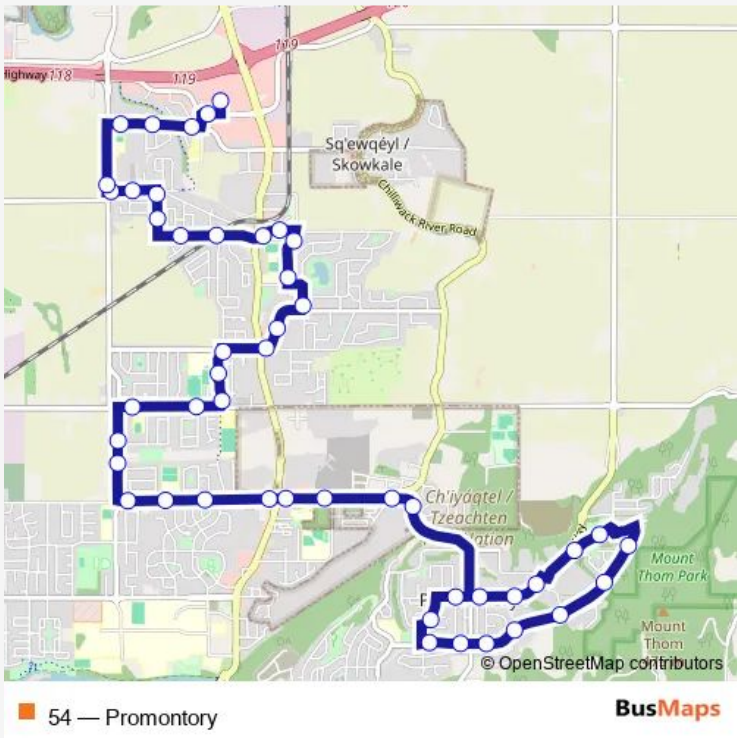

Bus 54 Promontory

[Go to website](#)

Direction
 Cottonwood Mall — Teskey Way at Promontory Rd
 29 stops
[Open route schedule](#)

- Cottonwood Mall
- Knight Rd at Sapphire Dr
- Knight Rd at Garnet Dr
- Knight Rd at Evans Rd
- Wells Rd at Evans Rd
- Wells Rd at Meadowlark St
- Richardson Ave at Circle Dr
- Spruce Dr at Rochester Ave
- Spruce Dr at Wiltshire St
- Britton Ave at Vedder Rd
- Sheffield Way at Britton Ave
- Sheffield Way at Lake Dr
- Stevenson Rd at Sheffield Way
- 45700 Blk Stevenson Rd
- Stevenson Rd at Vedder Rd
- Wiltshire St at Stevenson Rd
- Wiltshire St at Perth Ave
- Wiltshire St at South Sumas Rd
- South Sumas Rd at Edson Dr
- South Sumas Rd at Tyson Rd
- Tyson Rd at Balmoral Ave

Route schedule
 Cottonwood Mall — Teskey Way at Promontory Rd

Monday	06:00-22:30
Tuesday	06:00-22:30
Wednesday	06:00-22:30
Thursday	06:00-22:30
Friday	06:00-22:30
Saturday	07:50-23:35
Sunday	08:50-18:50

Route info
 Direction: Cottonwood Mall
 Stops: 29
 Trip Duration: 0 hour 26 min

Watson Rd at Tyson Rd

Watson Rd at Arlington Dr

Watson Rd at Glenmore Dr

Watson Rd at Vedder Rd

Promontory Rd at Vedder Rd

Promontory Rd at Thomas Rd

Route info

Direction: Teskey Way at Promontory Rd

Stops: 48

Trip Duration: 0 hour 39 min

South Sumas Rd at Edson Dr

Wiltshire St at South Sumas Rd

Wiltshire St at Perth Ave

Wiltshire St at Stevenson Rd