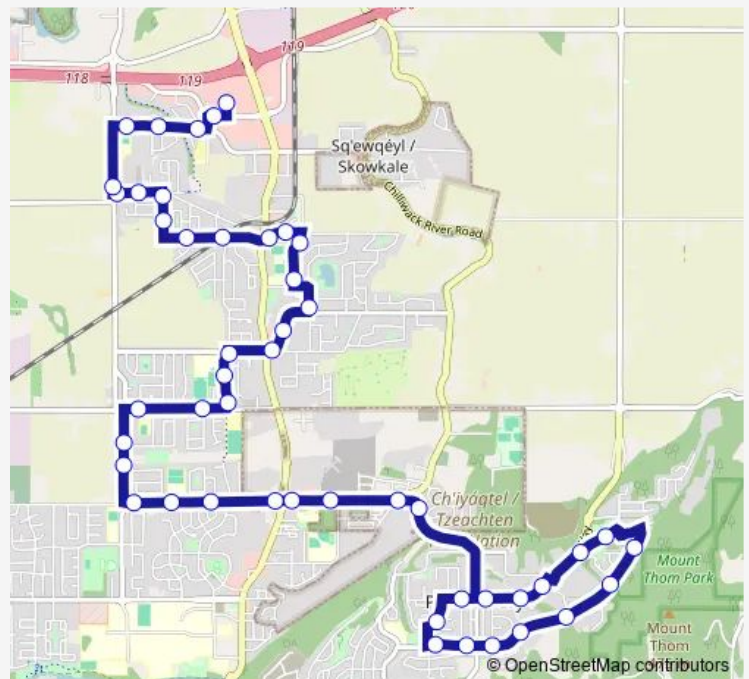

## Bus 54 Promontory

[Go to website](#)

**Direction**  
 Cottonwood Mall — Teskey Way at Promontory Rd  
 29 stops  
[Open route schedule](#)

- Cottonwood Mall
- Knight Rd at Sapphire Dr
- Knight Rd at Garnet Dr
- Knight Rd at Evans Rd
- Wells Rd at Evans Rd
- Wells Rd at Meadowlark St
- Richardson Ave at Circle Dr
- Spruce Dr at Rochester Ave
- Spruce Dr at Wiltshire St
- Britton Ave at Vedder Rd
- Sheffield Way at Britton Ave
- Sheffield Way at Lake Dr
- Stevenson Rd at Sheffield Way
- 45700 Blk Stevenson Rd
- Stevenson Rd at Vedder Rd
- Wiltshire St at Stevenson Rd
- Wiltshire St at Perth Ave
- Wiltshire St at South Sumas Rd
- South Sumas Rd at Edson Dr
- South Sumas Rd at Tyson Rd
- Tyson Rd at Balmoral Ave

### Route schedule

Cottonwood Mall — Teskey Way at Promontory Rd

Monday	06:00-22:30
Tuesday	06:00-22:30
Wednesday	06:00-22:30
Thursday	06:00-22:30
Friday	06:00-22:30
Saturday	07:50-23:35
Sunday	08:50-18:50

### Route info

Direction: Cottonwood Mall

Stops: 29

Trip Duration: 0 hour 27 min

54 — Promontory

Watson Rd at Tyson Rd

Watson Rd at Arlington Dr

Watson Rd at Glenmore Dr

## Route info

Direction: Teskey Way at Promontory Rd

Stops: 48

Trip Duration: 0 hour 35 min

South Sumas Rd at Edson Dr

Wiltshire St at South Sumas Rd

Wiltshire St at Perth Ave

Wiltshire St at Stevenson Rd