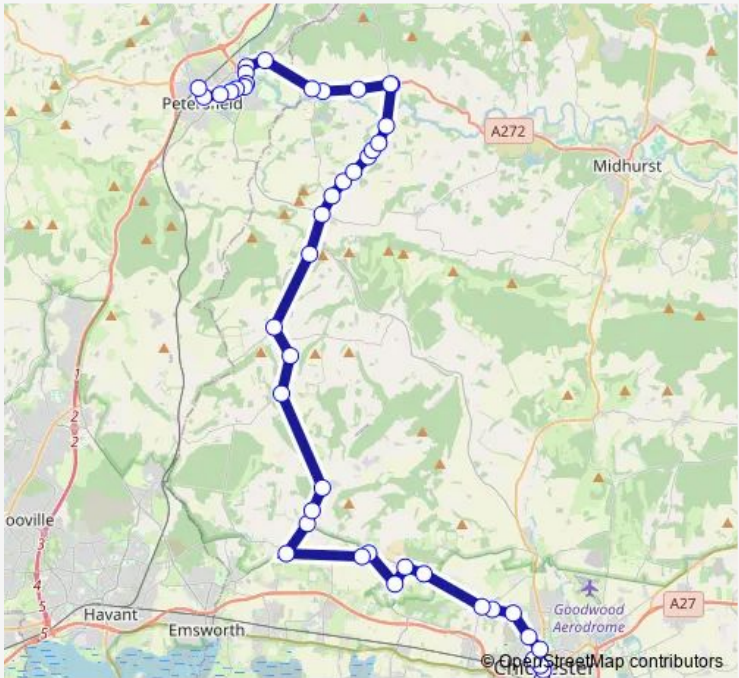

## Bus 54 Chichester - Petersfield

[Go to website](#)

**Direction**  
 Station — Bus Station  
 44 stops  
[Open route schedule](#)

- Station
- Station
- The Square
- Tor Way
- Moggs Mead Co-op
- Hoadlands
- Pulens Lane
- Pulens Crescent
- Old Mill Lane
- The Half Moon
- Adhurst Junction
- Meadow Mist
- Durleighmarsh Farm
- Pear Tree Cottage
- Post Office
- St Bartholomew's Church
- Habin Hill
- Trotton Turn
- Green
- Champs Farm
- Three Cornered Piece

Route schedule  
 Station — Bus Station

Monday	11:45-16:45
Tuesday	11:45-16:45
Wednesday	11:45-16:45
Thursday	11:45-16:45
Friday	11:45-16:45
Saturday	11:45-16:45
Sunday	—

Route info  
 Direction: Station  
 Stops: 44  
 Trip Duration: 1 hour 1 min