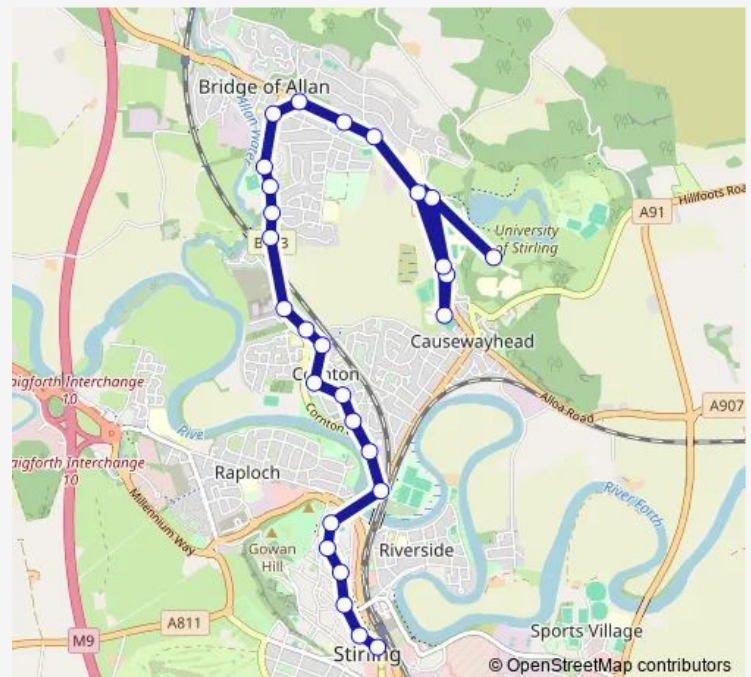

Haugh Road

### Route schedule

University Bus Hub — Bus Station

Monday 06:20-22:25

Tuesday 06:20-22:25

Wednesday 06:20-22:25

Thursday 06:20-22:25

Friday 06:20-22:25

Saturday 07:35-22:25

### Route info

Direction: University Bus Hub

Stops: 28

Trip Duration: 0 hour 32 min

54

BusMaps

Cornton Road

Orchard House Hospital

[Open route schedule](#)

Bus Station

Stance B

The Cowane Centre

Orchard House Hospital

Haugh Road

Ledi View

Voil Road