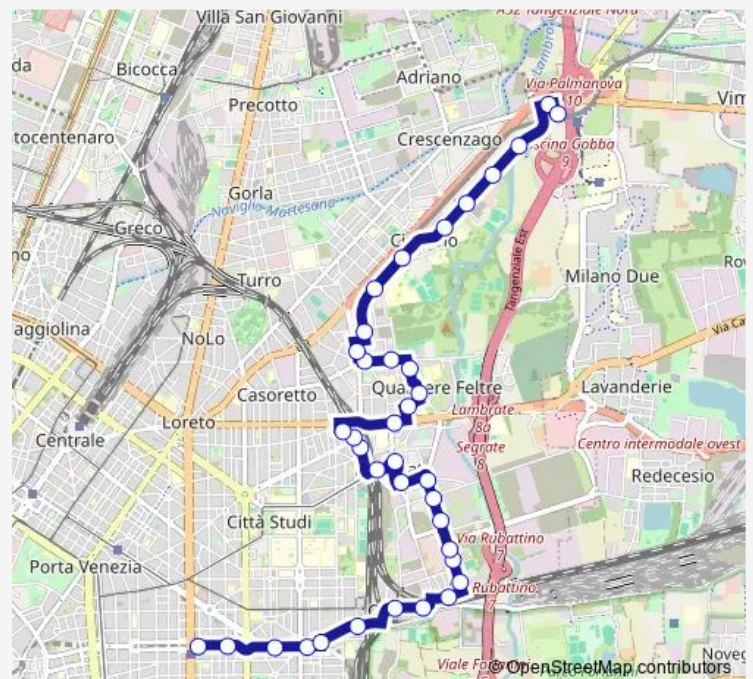

p.za s. gerolamo

v.le argonne via marescalchi

argonne-fusina

p.le susa

c.so plebisciti via compagni

dateo

dateo m4

### Route schedule

stazione lambrate m2 — dateo m4

Monday	01:20-01:25 <sup>+1</sup>
Tuesday	05:50-01:25 <sup>+1</sup>
Wednesday	01:20-01:25 <sup>+1</sup>
Thursday	05:50-01:25 <sup>+1</sup>
Friday	05:50-01:25 <sup>+1</sup>
Saturday	01:20-01:25 <sup>+1</sup>
Sunday	01:20-01:25 <sup>+1</sup>

### Route info

Direction: stazione lambrate m2

Stops: 19

Route Duration: 0 hour 26 min

54 — dateo m4 - stz lambrate m2

## Direction

cascina gobba m2 — dateo m4

32 stops

[Open route schedule](#)

cascina gobba m2

via padova via rizzoli

via rizzoli, 79

via rizzoli, 45