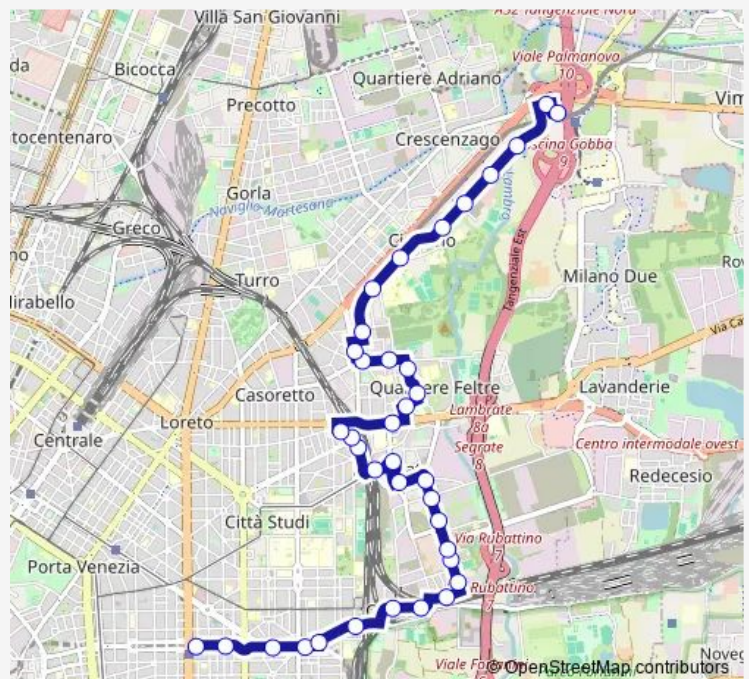

via pitteri via rubattino

### Route schedule

cascina gobba m2 — dateo m4

Monday 05:58-22:00

Tuesday 05:58-22:00

Wednesday 05:58-22:00

Thursday 05:58-22:00

Friday 05:58-22:00

Saturday 05:58-22:00

### Route info

Direction: cascina gobba m2

Stops: 32

Trip Duration: 0 hour 46 min

54 — dateo m4 - stz lambrate m2

via pitteri via trentacoste

via trentacoste via bistolfi

via trentacoste, 9