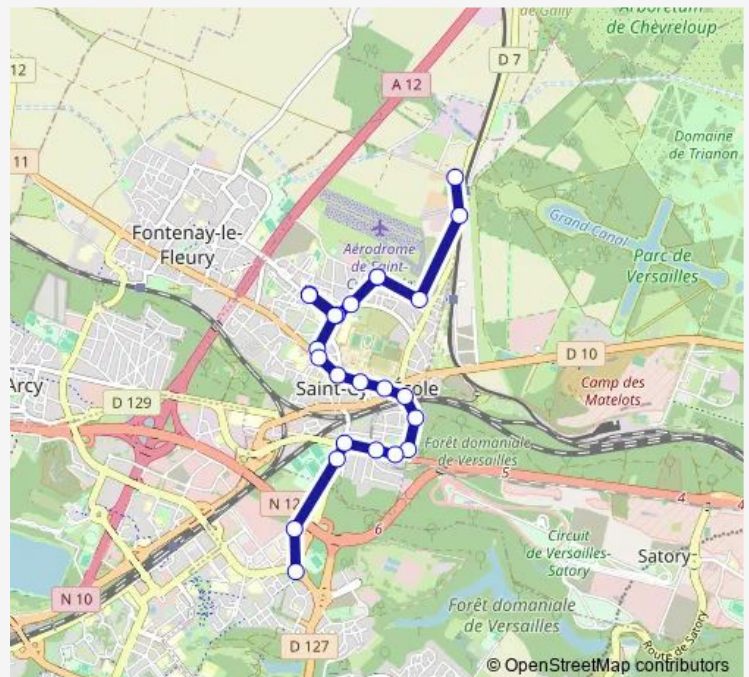

### Route schedule

Droits de l'Homme — Ferme de Gally

Monday 06:21-20:20

Tuesday 06:21-20:20

Wednesday —

Thursday 06:21-20:20

Friday 06:21-20:20

Saturday 06:25-20:25

### Route info

Direction: Droits de l'Homme

Stops: 21

Trip Duration: 0 hour 25 min