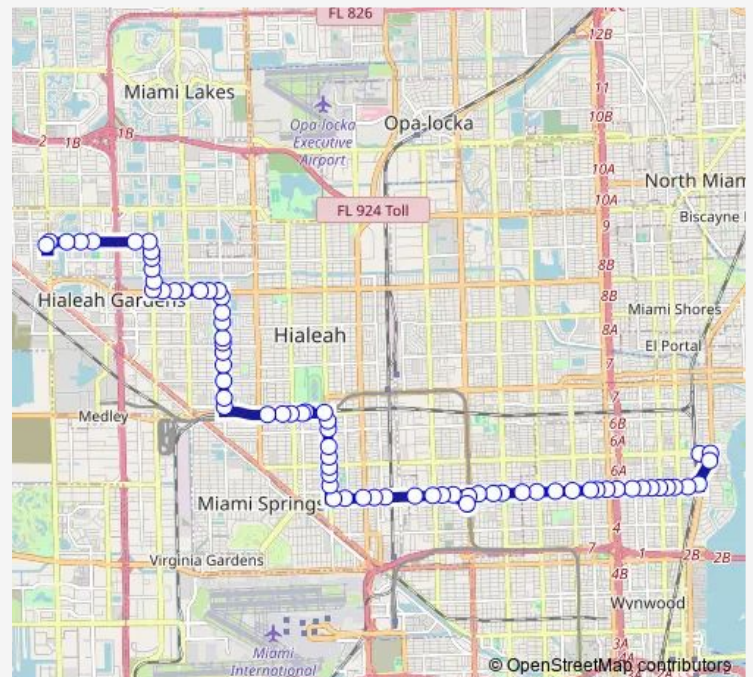

### Route schedule

NE 61 ST & NE 4 Ct — NW 186 ST @ # 8505

Monday 05:00-19:00

Tuesday 05:00-19:00

Wednesday 05:00-19:00

Thursday 05:00-19:00

Friday 05:00-19:00

Saturday —

### Route info

Direction: NE 61 ST & NE 4 Ct

Stops: 95

Trip Duration: 1 hour 38 min

54 — Hialeah-Miami Lakes-Bisca VIA 54 St

NW 54 ST & NW 25 Av

NW 27 AV @ NW 54 St

Brownsville Metrorail Station