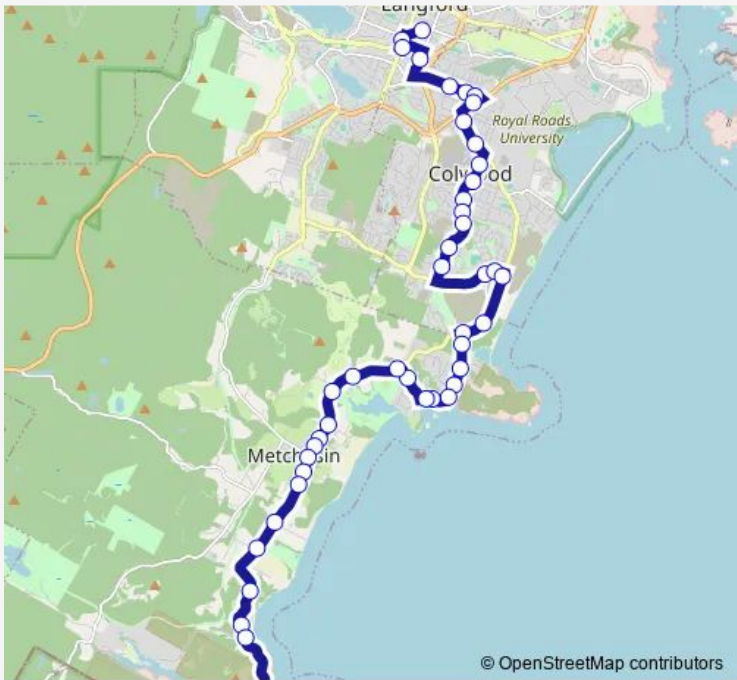

Bus 54 Metchosin / Langford Exch

[Go to website](#)

Direction
Langford Exch Bay B — William Head Institution
44 stops
[Open route schedule](#)

- Langford Exch Bay B
- Langford Exch (Jacklin Rd) Bay E
- Langford Pky at Jacklin Rd
- Phipps Rd at Westshore Town Centre
- Kelly Rd at Pickford Rd
- Kelly Rd at Metchosin Rd
- Kelly Rd at Sooke Rd
- Sooke Rd at Ridley Dr
- Metchosin Rd at Sooke Rd
- Metchosin Rd at Laren Rd
- Metchosin Rd at Wishart Rd
- Wishart Rd at Tipton Rd
- Wishart Rd at Stornoway Dr
- Wishart Rd at Salton Dr
- Wishart Rd at Rockwood Terr
- Wishart Rd at Gurunank Lane
- Wishart Rd at Bunker Rd
- Latoria Blvd at Ryder Hesjedal Way
- Royal Bay Exch Bay A
- Metchosin Rd at Latoria Blvd
- Metchosin Rd at Farhill Rd

Route schedule
Langford Exch Bay B — William Head Institution

Monday	05:32-20:55
Tuesday	05:32-20:55
Wednesday	05:32-20:55
Thursday	05:32-20:55
Friday	05:32-20:55
Saturday	07:25-20:25
Sunday	07:25-20:25

Route info
Direction: Langford Exch Bay B
Stops: 44
Trip Duration: 0 hour 33 min