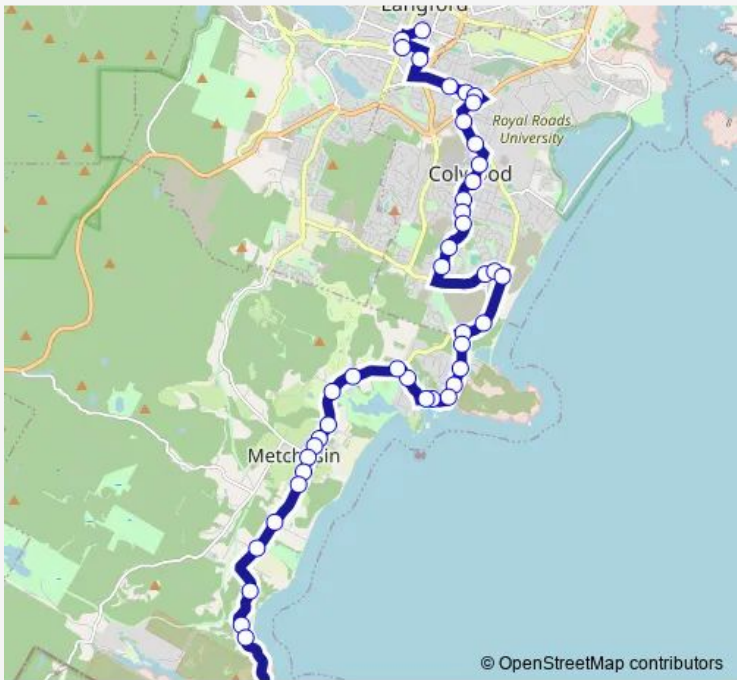

Bus 54 Metchosin / Langford Exch

[Go to website](#)

Direction
Langford Exch Bay B — William Head Institution
44 stops
[Open route schedule](#)

- Langford Exch Bay B
- Langford Exch (Jacklin Rd) Bay E
- Langford Pky at Jacklin Rd
- Phipps Rd at Westshore Town Centre
- Kelly Rd at Pickford Rd
- Kelly Rd at Metchosin Rd
- Kelly Rd at Sooke Rd
- Sooke Rd at Ridley Dr
- Metchosin Rd at Sooke Rd
- Metchosin Rd at Laren Rd
- Metchosin Rd at Wishart Rd
- Wishart Rd at Tipton Rd
- Wishart Rd at Stornoway Dr
- Wishart Rd at Salton Dr
- Wishart Rd at Rockwood Terr
- Wishart Rd at Gurunank Lane
- Wishart Rd at Bunker Rd
- Latoria Blvd at Ryder Hesjedal Way
- Royal Bay Exch Bay A
- Metchosin Rd at Latoria Blvd
- Metchosin Rd at Farhill Rd

Route schedule
Langford Exch Bay B — William Head Institution

Monday	05:32-20:55
Tuesday	05:32-20:55
Wednesday	05:32-20:55
Thursday	05:32-20:55
Friday	05:32-20:55
Saturday	07:25-20:25
Sunday	07:25-20:25

Route info
Direction: Langford Exch Bay B
Stops: 44
Trip Duration: 0 hour 34 min