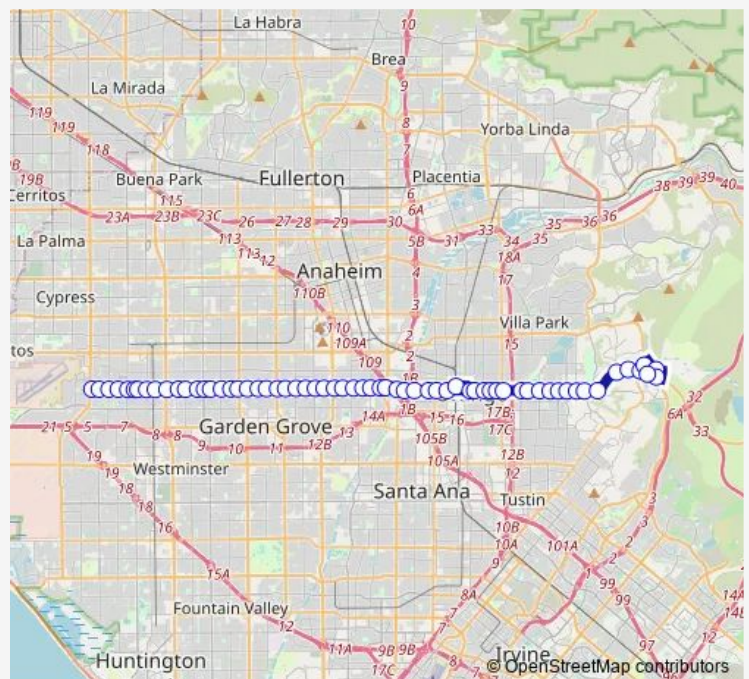

Chapman-Cambridge

Chapman-Shaffer

Chapman-Grand

Route schedule

Chapman-Santiago Canyon College — Chapman-Valley View

Monday 04:48-21:45

Tuesday 04:48-21:45

Wednesday 04:48-21:45

Thursday 04:48-21:45

Friday 04:48-21:45

Saturday 06:00-20:30

Sunday —

Route info

Direction: Chapman-Santiago Canyon College

Stops: 67

Trip Duration: 1 hour 18 min

54 — Garden Grove - Orange

Orange Trans CTR - Dock 1

Lemon-Maple

Chapman-Citrus

Chapman-Main

Chapman-Feldner

Chapman-Flower

Chapman-Anita