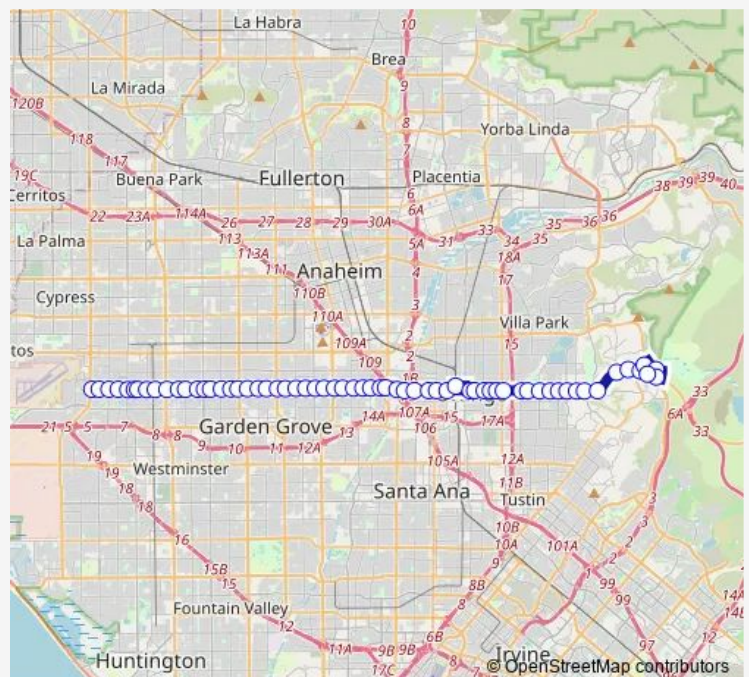

Chapman-Cambridge

Chapman-Shaffer

Chapman-Grand

Route schedule

Chapman-Santiago Canyon College — Chapman-Valley View

Monday 04:48-21:45

Tuesday 04:48-21:45

Wednesday 04:48-21:45

Thursday 04:48-21:45

Friday 04:48-21:45

Saturday 06:00-20:30

Sunday —

Route info

Direction: Chapman-Santiago Canyon College

Stops: 67

Trip Duration: 1 hour 20 min