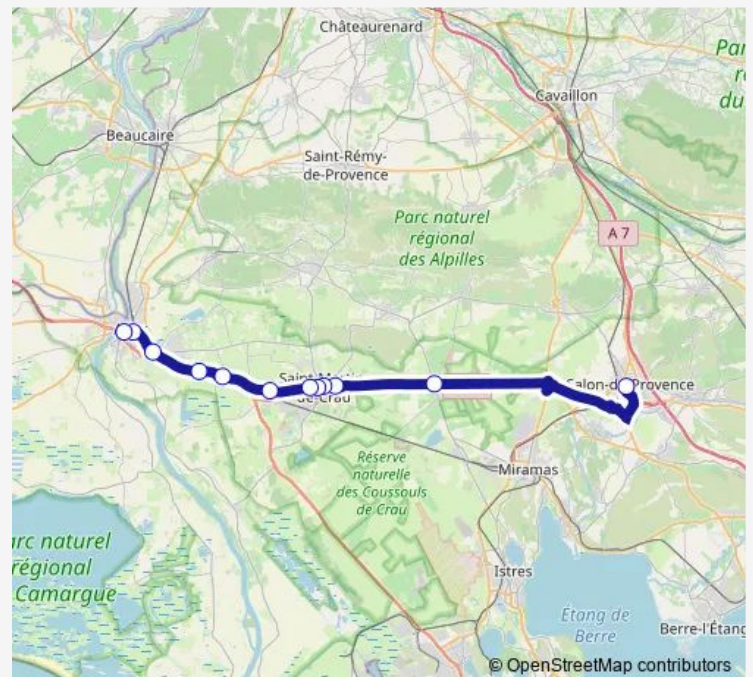

**Direction**

Ecole de Caphan — Les Bolles

10 stops

[Open route schedule](#)

Ecole de Caphan

Mas Boussard

Maison des Associations

Mairie

## Route schedule

Ecole de Caphan — Les Bolles

Monday 06:45

Tuesday 06:45

Wednesday 06:45

Thursday 06:45

Friday 06:45

Saturday —

## Route info

Direction: Ecole de Caphan

Stops: 10

Trip Duration: 1 hour 9 min

**Direction**

Morgan — Georges Clémenceau

12 stops

[Open route schedule](#)

## Route info

Direction: Morgan

Stops: 12

Trip Duration: 1 hour 0 min