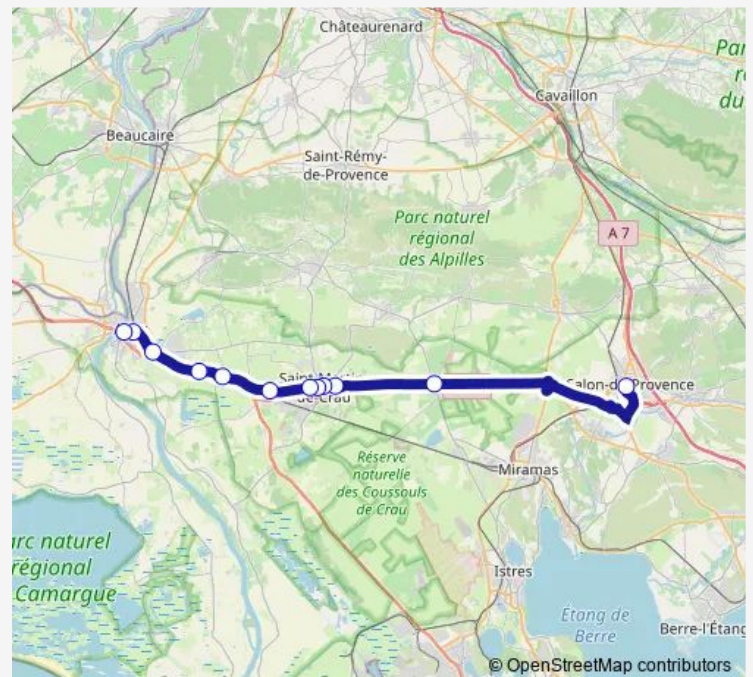

Direction

Ecole de Caphan — Les Bolles

10 stops

[Open route schedule](#)

Ecole de Caphan

Mas Boussard

Maison des Associations

Mairie

Monday 06:45

Tuesday 06:45

Wednesday 06:45

Thursday 06:45

Friday 06:45

Saturday —

Sunday —

Route info

Direction: Ecole de Caphan

Stops: 10

Trip Duration: 1 hour 9 min

Direction

Morgan — Georges Clémenceau

12 stops

[Open route schedule](#)

Morgan

Thursday 18:15

Friday 18:15

Saturday —

Sunday —

Route info

Direction: Morgan

Stops: 12

Trip Duration: 1 hour 0 min