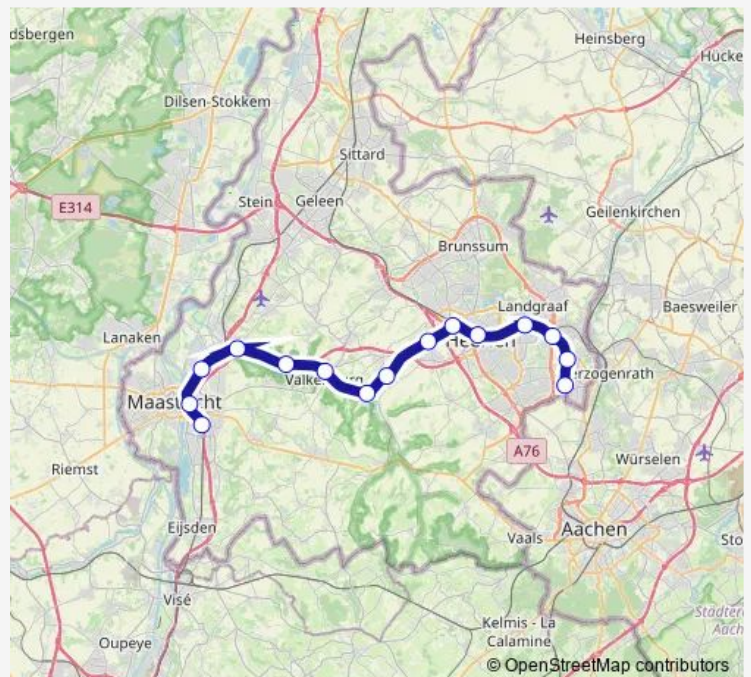

Regional Rail Service Rs18

[Go to website](#)

Direction

undefined — undefined

0 stops

[Open route schedule](#)

Route schedule

undefined — undefined

Monday	05:45-00:36 ⁺¹
Tuesday	05:45-00:36 ⁺¹
Wednesday	05:45-00:36 ⁺¹
Thursday	05:45-00:36 ⁺¹
Friday	05:45-00:36 ⁺¹
Saturday	06:15-00:36 ⁺¹
Sunday	07:15-00:36 ⁺¹

Route info

Direction:

Stops: 0

Trip Duration: – min

■ Rs18

Direction

Kerkrade Centrum — Maastricht, Randwyck Bf

15 stops

[Open route schedule](#)

Kerkrade Centrum

Chevremont(NI)

Eygelshoven