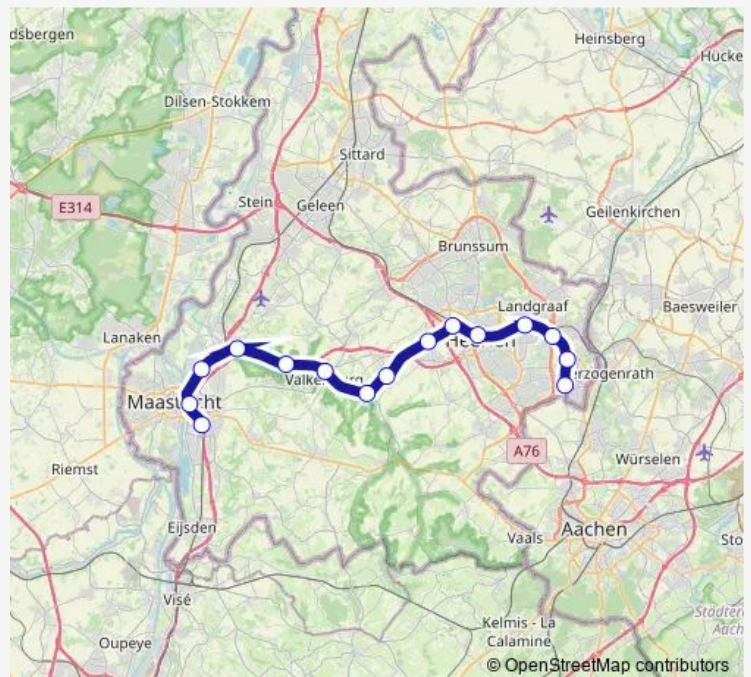

Regional Rail Service RS18

[Go to website](#)

Direction

undefined — undefined

0 stops

[Open route schedule](#)

Route schedule

undefined — undefined

Monday	05:45-00:36 ⁺¹
Tuesday	05:45-00:36 ⁺¹
Wednesday	05:45-00:36 ⁺¹
Thursday	05:45-00:36 ⁺¹
Friday	05:45-00:36 ⁺¹
Saturday	06:15-00:36 ⁺¹
Sunday	07:15-00:36 ⁺¹

Route info

Direction:

Stops: 0

Trip Duration: – min

■ RS18

Direction

Kerkrade Centrum — Maastricht, Randwyck Bf

15 stops

[Open route schedule](#)

Kerkrade Centrum

Chevremont(NL)

Eygelshoven

Route info

Direction: Kerkrade Centrum

Stops: 15

Trip Duration: 0 hour 50 min

RS18 Regional Rail Service time schedules and route maps are available in an offline PDF at busmaps.com. Use the busmaps.com website to see live bus times, train schedule or subway schedule, and step-by-step directions for all public transit in Maastricht