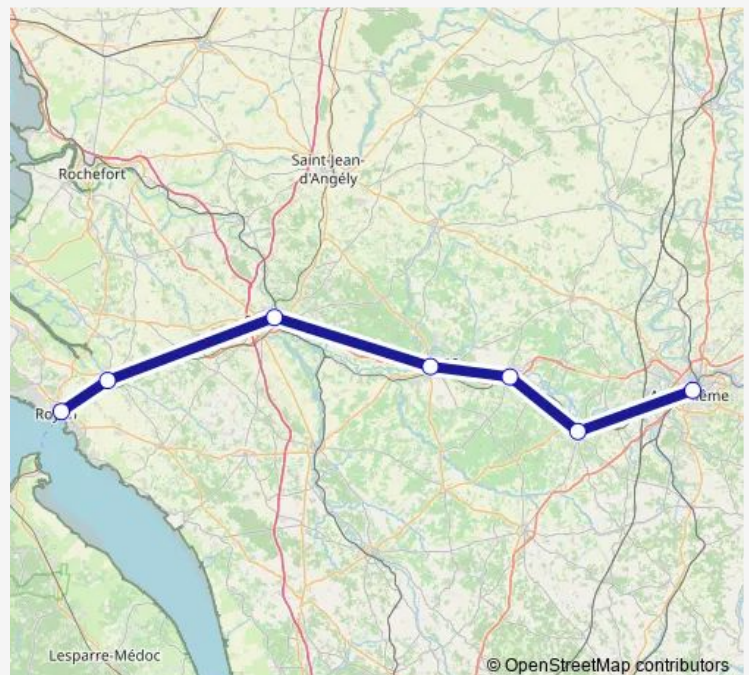

Rail L16 16. Royan - Saintes - Angoulême

[Go to website](#)**Direction**

Royan — Bordeaux Saint-Jean

10 stops

[Open route schedule](#)

Royan

Saujon

Saintes

Route info

Direction: Royan

Stops: 10

Trip Duration: 2 hour 17 min

Direction

Royan — Angoulême

7 stops

[Open route schedule](#)

Route info

Direction: La Rochelle Porte Dauphine

Stops: 16

Trip Duration: 2 hour 15 min

Direction

Angoulême — Royan

7 stops

[Open route schedule](#)

Route info

Direction: Angoulême

Stops: 7

Trip Duration: 1 hour 34 min

Direction

Angoulême — La Rochelle Porte Dauphine

16 stops

[Open route schedule](#)