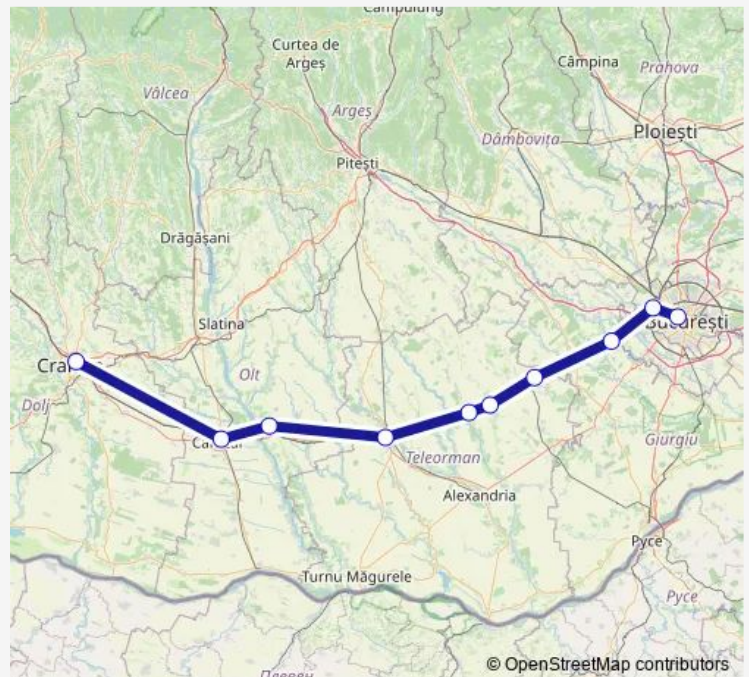

Rail IR: Craiova - București Nord Gr.A
IR: Craiova - Caracal -
Drăgănești Olt - Roșiori Nord - Olteni - Gălăteni Hm. - Videle
- Grădinari - Chiajna - București Nord Gr.A

[Go to website](#)

Direction

Craiova — București Nord Gr.A

10 stops

[Open route schedule](#)

Craiova

Caracal

Drăgănești Olt

Roșiori Nord

Olteni

Gălăteni Hm.

Wednesday 04:04

Thursday 04:04

Friday 04:04

Saturday 04:04

Sunday 04:04

Route info

Direction: Craiova

Stops: 10

Trip Duration: 3 hour 26 min

IR: Craiova - București Nord Gr.A Rail time schedules and route maps are available in an offline PDF at busmaps.com. Use the busmaps.com website to see live bus times, train schedule or subway schedule, and step-by-step directions for all public transit in Rosiorii de Vede