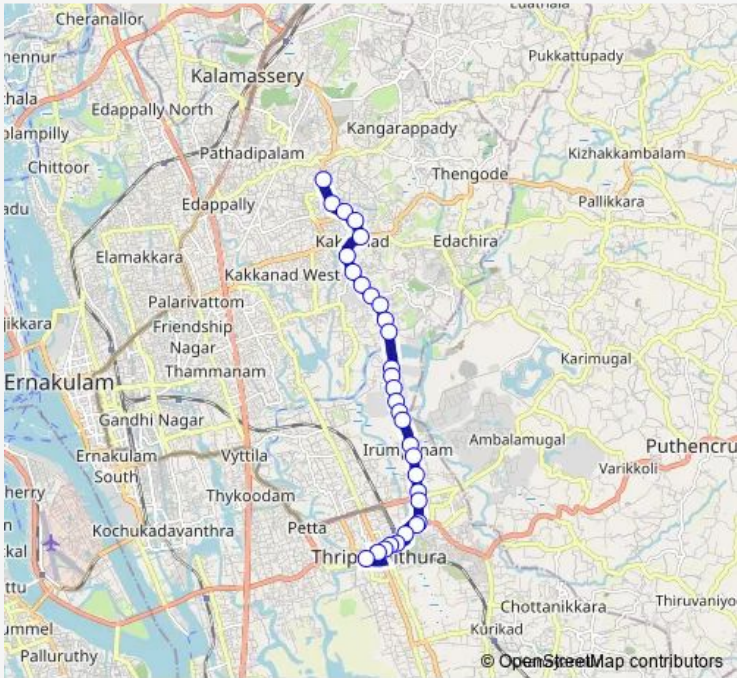

Direction
 Bharat Matha College — Thrippunithura
 31 stops
[Open route schedule](#)

- Bharat Matha College
- Sunrise Hospital
- Mavelipuram Junction
- Kakkanad
- Kakkanad Civil Station
- Akashavani Junction
- Eechamukk
- Csez
- Adarsha Junction
- Chittethukara
- Chittethukara
- Rajagiri
- Traco Cable Company
- Thrikathra
- Indian Oil
- Bpcl
- Vettikkavu
- Kadathu Kadavu
- Manakkapady
- Post Office
- Makaliyam

Route schedule
 Bharat Matha College — Thrippunithura

Monday	06:00
Tuesday	06:00
Wednesday	06:00
Thursday	06:00
Friday	06:00
Saturday	06:00
Sunday	06:00

Route info
 Direction: Bharat Matha College
 Stops: 31
 Trip Duration: 0 hour 34 min

Route info

Direction: Thrippunithura

Stops: 24

Trip Duration: 0 hour 33 min

Bus time schedules and route maps are available in an offline PDF at busmaps.com. Use the busmaps.com website to see live bus times, train schedule or subway schedule, and step-by-step directions for all public transit in Kumbalam