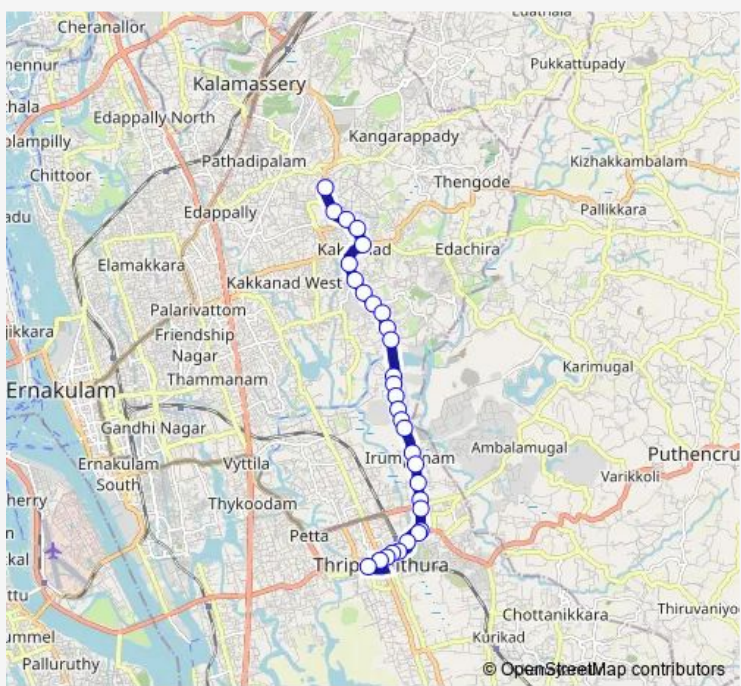

**Direction**  
 Bharat Matha College — Thrippunithura  
 31 stops  
[Open route schedule](#)

- Bharat Matha College
- Sunrise Hospital
- Mavelipuram Junction
- Kakkanad
- Kakkanad Civil Station
- Akashavani Junction
- Eechamukk
- Csez
- Adarsha Junction
- Chittethukara
- Chittethukara
- Rajagiri
- Traco Cable Company
- Thrikathra
- Indian Oil
- Bpcl
- Vettikkavu
- Kadathu Kadavu
- Manakkapady
- Post Office
- Makaliyam

Route schedule  
 Bharat Matha College — Thrippunithura

Monday	06:00
Tuesday	06:00
Wednesday	06:00
Thursday	06:00
Friday	06:00
Saturday	06:00
Sunday	06:00

**Route info**  
 Direction: Bharat Matha College  
 Stops: 31  
 Trip Duration: 0 hour 34 min

## Route info

Direction: Thrippunithura

Stops: 24

Trip Duration: 0 hour 33 min

Bus time schedules and route maps are available in an offline PDF at [busmaps.com](https://busmaps.com). Use the [busmaps.com](https://busmaps.com) website to see live bus times, train schedule or subway schedule, and step-by-step directions for all public transit in Kumbalam