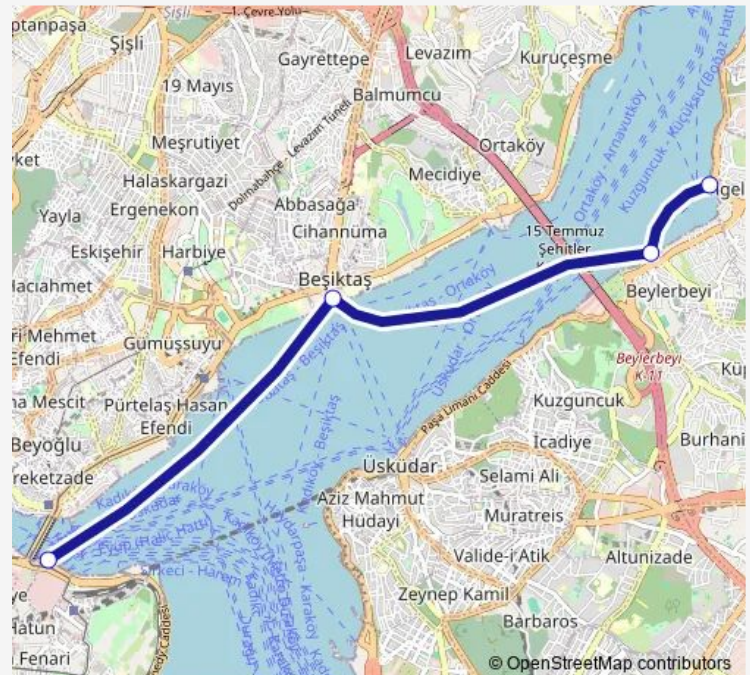

Ferry BĞZ-10 Boğazdan Geliş

[Go to website](#)

Direction

Çengelköy Şh. — Eminönü-Boğaz Şh.

4 stops

[Open route schedule](#)

Çengelköy Şh.

Beylerbeyi Şh.

Beşiktaş-Üsküdar Şh.

Eminönü-Boğaz Şh.

Route schedule

Çengelköy Şh. — Eminönü-Boğaz Şh.

Monday	08:45
Tuesday	08:45
Wednesday	08:45
Thursday	08:45
Friday	08:45
Saturday	—
Sunday	—

Route info

Direction: Çengelköy Şh.

Stops: 4

Trip Duration: 0 hour 35 min

■ BĞZ-10 — Boğazdan Geliş

BusMaps

BĞZ-10 Ferry time schedules and route maps are available in an offline PDF at busmaps.com. Use the busmaps.com website to see live bus times, train schedule or subway schedule, and step-by-step directions for all public transit in Istanbul