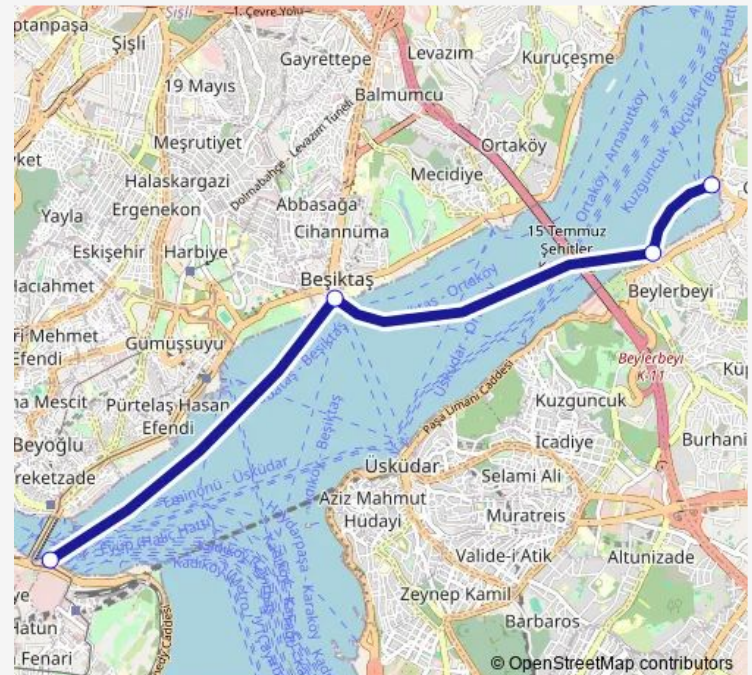

Friday 08:45

Saturday —

Sunday —

Route info

Direction: Çengelköy Şh.

Stops: 4

Trip Duration: 0 hour 35 min

■ BĞZ-10 — Boğazdan Geliş