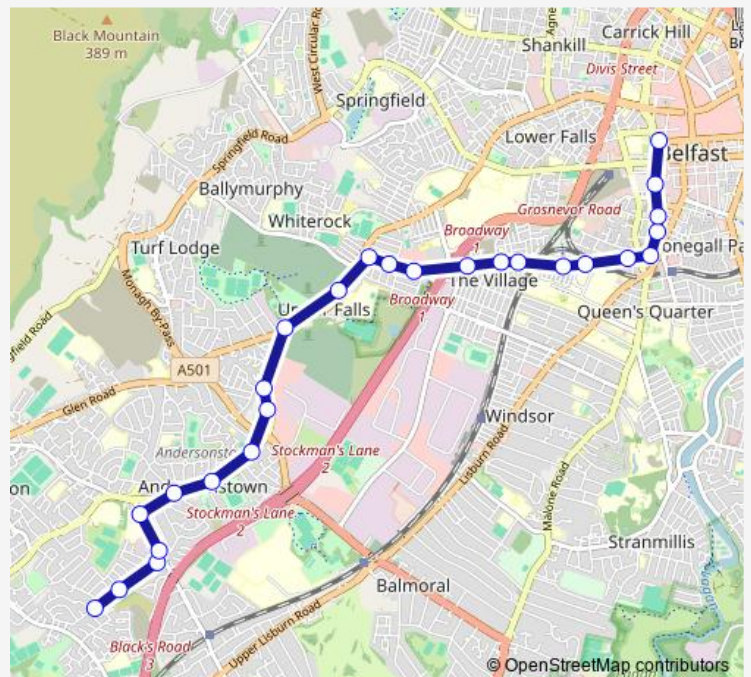

Egeria Street

Abingdon Drive

Oban Street

Route schedule

Ladybrook Terminus — Wellington Place

Monday 06:07-08:15

Tuesday 06:07-08:15

Wednesday 06:07-08:15

Thursday 06:07-08:15

Friday 06:07-08:15

Saturday —

Sunday —

Route info

Direction: Ladybrook Terminus

Stops: 26

Trip Duration: 0 hour 21 min

9J — Ladybrook - Donegall Road - City Centre

Belfast Hostelling International

Albion Street

Great Victoria Street Naval Club

Great Northern Mall

Wellington Place

Direction

Donegall Square East — Ladybrook Terminus

Thursday 17:15

Friday 17:15

Saturday —

Sunday —

Route info

Direction: Donegall Square East

Stops: 26

Trip Duration: 0 hour 32 min