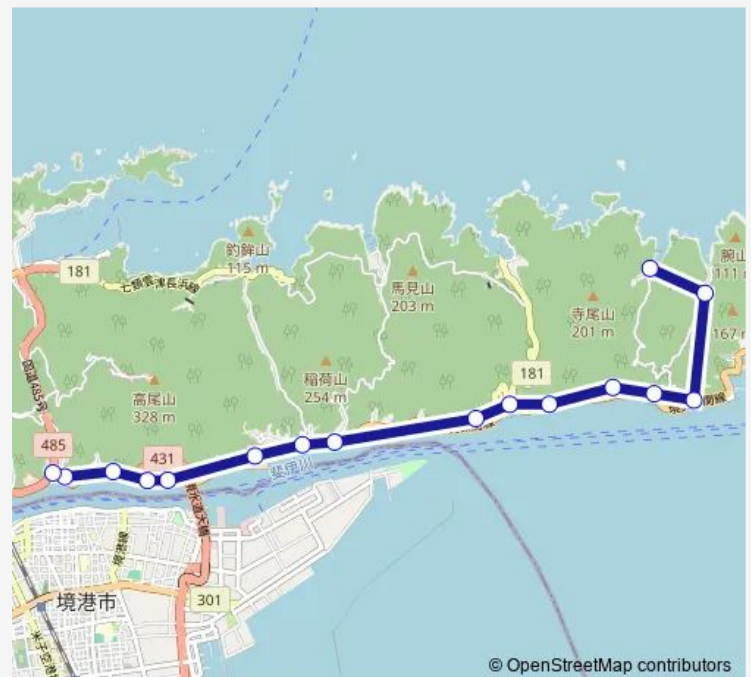

### Route schedule

軽尾 — 宇井

Monday 08:53

Tuesday 08:53

Wednesday 08:53

Thursday 08:53

Friday 08:53

Saturday —

### Route info

Direction: 軽尾

Stops: 16

Trip Duration: 0 hour 27 min

© OpenStreetMap contributors

■ 美保関：軽尾・才浦線

BusMaps