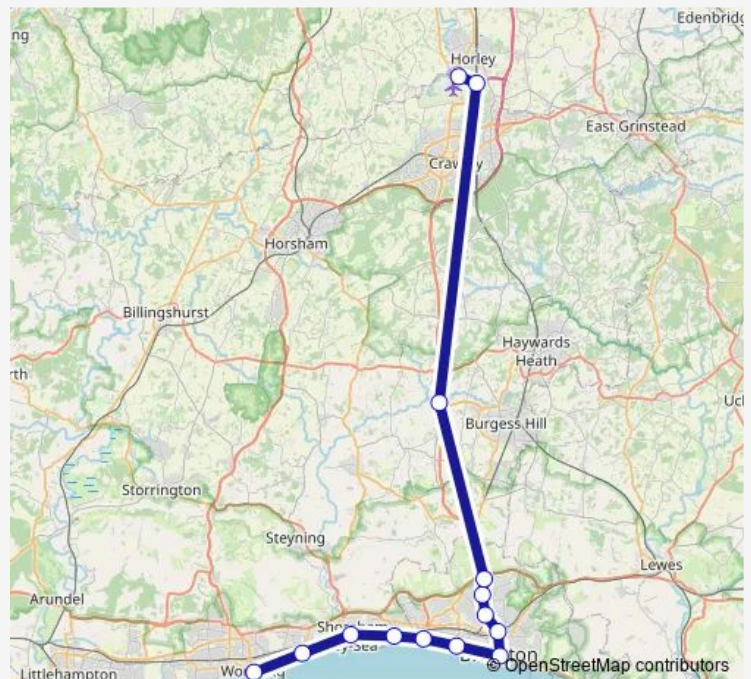

Wednesday 05:00-21:40

Thursday 05:00-21:40

Friday 05:00-21:40

Saturday 05:30-21:40

Sunday 05:30-21:40

Route info

Direction: Marine Parade

Stops: 14

Trip Duration: 1 hour 35 min

025

Direction

North Terminal Bus Station — Marine Parade

15 stops

[Open route schedule](#)

North Terminal Bus Station

South Terminal Bus Station

Station Road

Grange Road

High Street

The New Sussex Hotel

Marine Parade

Route schedule

North Terminal Bus Station — Marine Parade

Monday 05:30-20:15

Stops: 15

Trip Duration: 1 hour 20 min

Direction

Marine Parade — North Terminal Bus Station

14 stops

[Open route schedule](#)

Marine Parade

The New Sussex Hotel