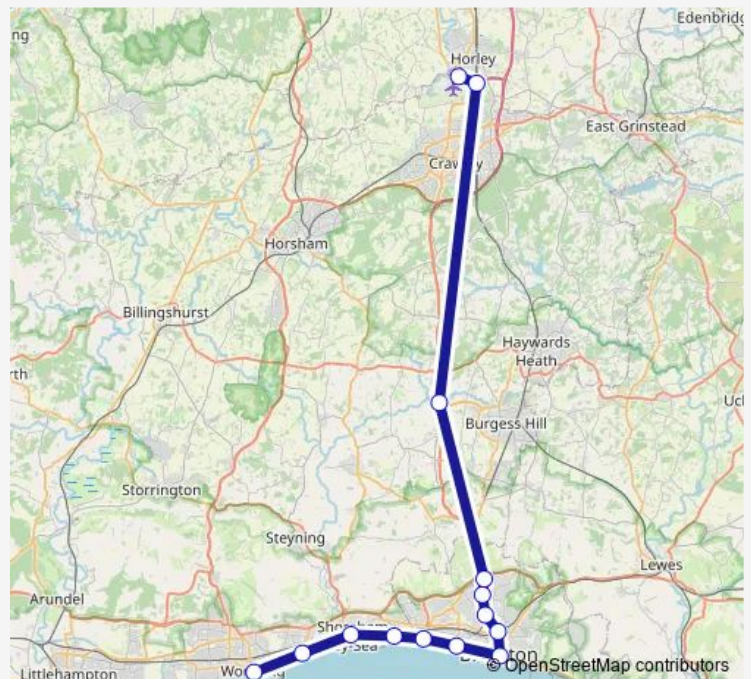

Wednesday 05:00-21:40

Thursday 05:00-21:40

Friday 05:00-21:40

Saturday 05:30-21:40

Sunday 05:30-21:40

Route info

Direction: Marine Parade

Stops: 14

Trip Duration: 1 hour 35 min

025

BusMaps

Direction

North Terminal Bus Station — Marine Parade

15 stops

[Open route schedule](#)

North Terminal Bus Station

King Alfred Leisure Centre

Station Road

Grange Road

High Street

The New Sussex Hotel

Marine Parade

Route schedule

North Terminal Bus Station — Marine Parade

Direction: North Terminal Bus Station

Stops: 15

Trip Duration: 1 hour 25 min

Direction

Marine Parade — North Terminal Bus Station

14 stops

[Open route schedule](#)

Marine Parade