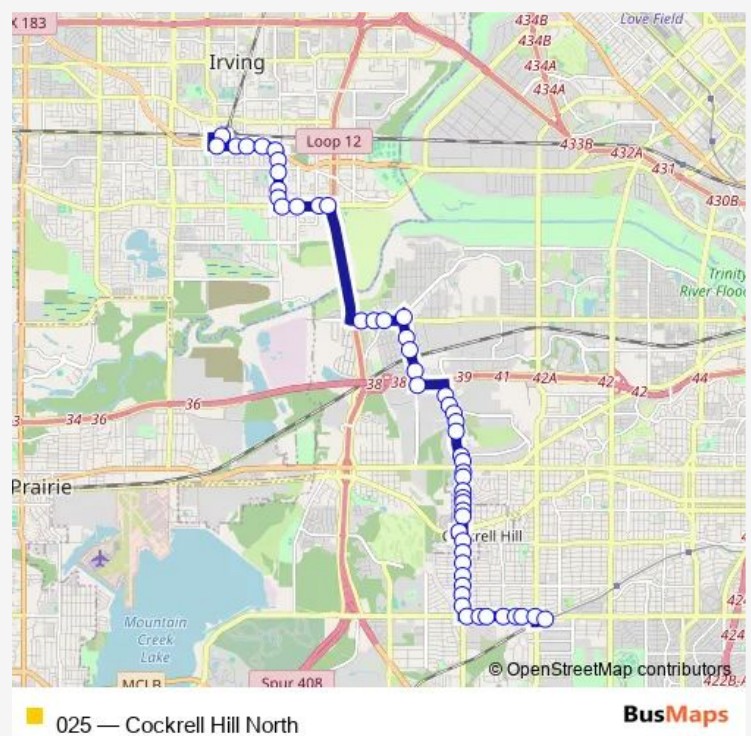

Bernal/Singleton TI

Chalk Hill @ Hiawatha - S - Ns

Chalk Hill @ Fitchburg - S - Mb

Chalk Hill @ Chippewa - S - Fs

Route schedule

Downtown Irving/Heritage Crossing Station — Westmoreland Station

Monday 04:00-01:00⁺¹

Tuesday 04:00-01:00⁺¹

Wednesday 04:00-01:00⁺¹

Thursday 04:00-01:00⁺¹

Friday 04:00-01:00⁺¹

Saturday 04:00-00:30⁺¹

Sunday 04:00-00:30⁺¹

Route info

Direction: Downtown Irving/Heritage Crossing Station

Stops: 52

Trip Duration: 0 hour 41 min

IH 30 @ Chalk Hill - E - Fs

Cockrell Hill @ Communications - S - Fs

Cockrell Hill @ Adler - S - Fs

Cockrell Hill @ Pinnacle Point - S - Ns

Cockrell Hill @ Rock Quarry - S - Mb1