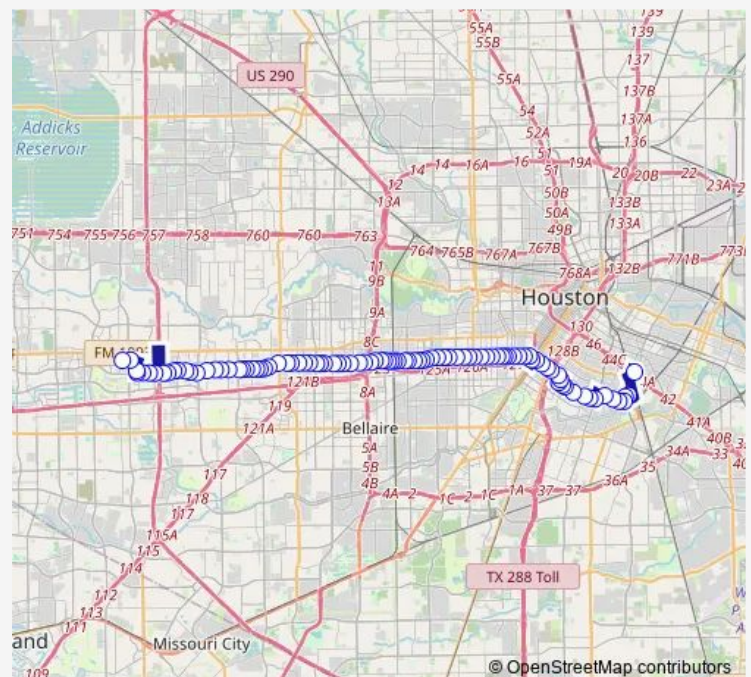

Wheeler Station (Bus)

### Route schedule

Eastwood Transit Center — Meadowglen Ln @ Hayes Rd

Monday 04:20-00:35<sup>+1</sup>

Tuesday 04:20-00:35<sup>+1</sup>

Wednesday 04:20-00:35<sup>+1</sup>

Thursday 04:20-00:35<sup>+1</sup>

Friday 04:20-00:35<sup>+1</sup>

### Route info

Direction: Eastwood Transit Center

Stops: 95

Trip Duration: 1 hour 22 min

025 — Richmond

Richmond Ave @ Bute

Richmond Ave @ Jack St

Richmond Ave @ Stanford St

Richmond Ave @ Montrose Blvd

Richmond Ave @ Graustark St

Richmond Ave @ Yupon St

Richmond Ave @ Loretto Dr

Richmond Ave @ Mandell St

Richmond Ave @ Dunlavy St

Richmond Ave @ Woodhead St

Richmond Ave @ Hazard St