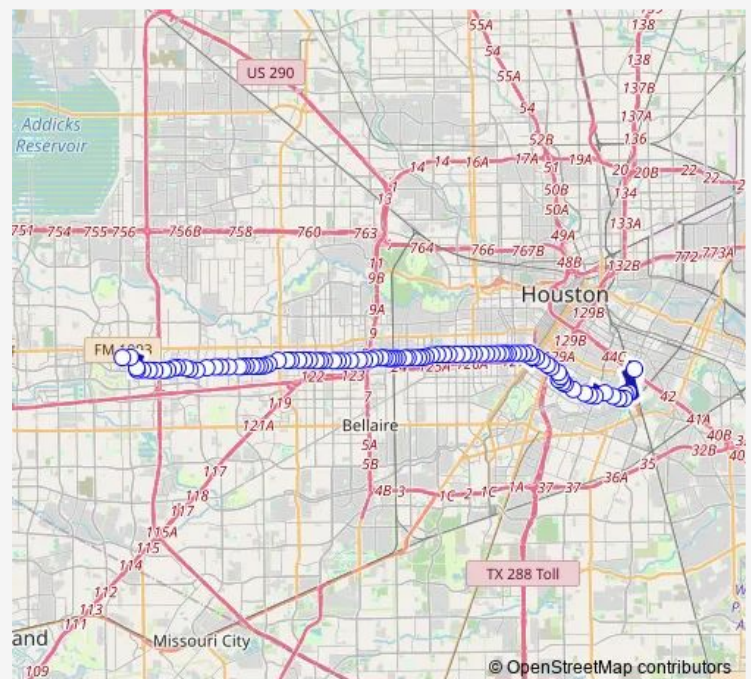

Blodgett St @ Sauer St

Blodgett St @ Ennis St

Blodgett St @ Delano

Blodgett St @ Live Oak St

Live Oak St @ Rosewood St

Wheeler Ave @ Emancipation Ave

Wheeler Ave @ Chartres St

Wheeler Ave @ Alameda Rd

Wheeler Ave @ Labranch St

Wheeler Ave @ San Jacinto St

Wheeler Station (Bus)

Route schedule

Eastwood Transit Center — Meadowglen Ln @ Hayes Rd

Monday 04:20-00:35⁺¹

Tuesday 04:20-00:35⁺¹

Wednesday 04:20-00:35⁺¹

Thursday 04:20-00:35⁺¹

Friday 04:20-00:35⁺¹

Saturday 04:30-00:15⁺¹

Sunday 04:30-00:15⁺¹

Route info

Direction: Eastwood Transit Center

Stops: 95

Trip Duration: 1 hour 21 min

025 — Richmond

Richmond Ave @ Bute

Richmond Ave @ Jack St

Richmond Ave @ Stanford St

Richmond Ave @ Montrose Blvd

Richmond Ave @ Graustark St

Richmond Ave @ Yupon St

Richmond Ave @ Loretto Dr