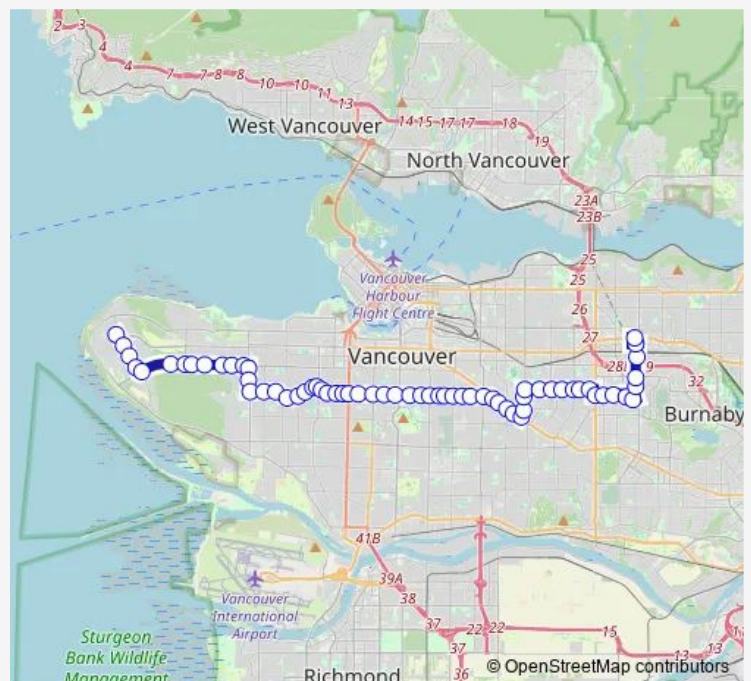

Monday 20:12-00:28⁺¹

Tuesday 20:12-00:28⁺¹

Wednesday 20:12-00:28⁺¹

Thursday 20:12-00:28⁺¹

Friday 20:12-00:28⁺¹

Saturday 23:57-00:27⁺¹

Sunday 23:45-00:16⁺¹

Route info

Direction: Brentwood Station @ Bay 5

Stops: 41

Trip Duration: 0 hour 33 min

025 — Brentwood Station/Ubc

Westbound Kingsway @ Nanaimo St

Westbound Kingsway @ Gladstone St

Westbound Kingsway @ Victoria Dr

Westbound Kingsway @ Miller St

Westbound E King Edward Ave @ Kingsway

Westbound E King Edward Ave @ Knight St

Westbound E King Edward Ave @ Inverness St

Westbound E King Edward Ave @ Windsor St

Westbound E King Edward Ave @ Fraser St

Westbound King Edward Ave @ St. George St

Westbound E King Edward Ave @ Prince Edward Ave

Westbound E King Edward Ave @ Main St

Westbound W King Edward Ave @ Ontario St

Westbound W King Edward Ave @ Columbia St

King Edward Station @ Bay 1

Westbound W King Edward Ave @ Heather St