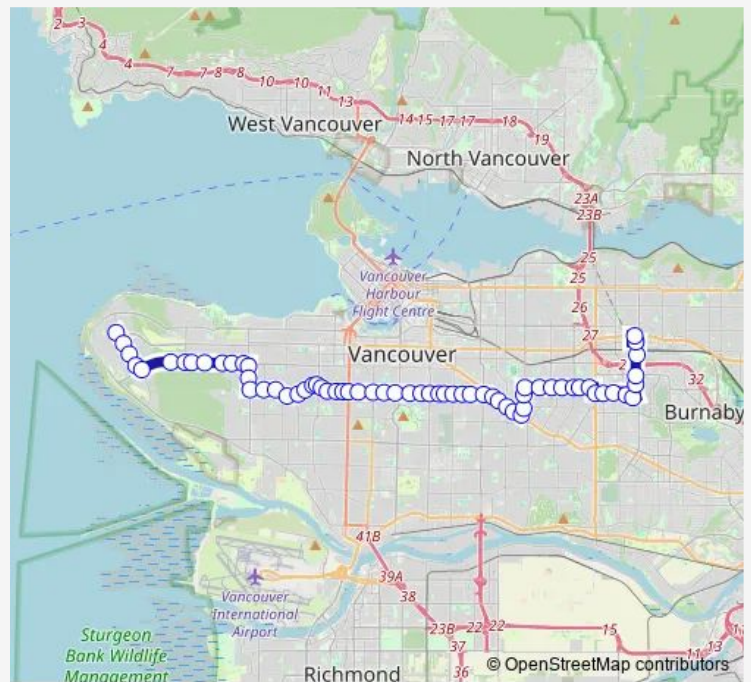

Monday 20:12-00:28⁺¹

Tuesday 20:12-00:28⁺¹

Wednesday 20:12-00:28⁺¹

Thursday 20:12-00:28⁺¹

Friday 20:12-00:28⁺¹

Saturday 23:57-00:27⁺¹

Sunday 23:45-00:16⁺¹

Route info

Direction: Brentwood Station @ Bay 5

Stops: 41

Trip Duration: 0 hour 34 min

025 — Brentwood Station/Ubc

Westbound Kingsway @ Nanaimo St

Westbound Kingsway @ Gladstone St

Westbound Kingsway @ Victoria Dr

Westbound Kingsway @ Miller St

Westbound E King Edward Ave @ Kingsway

Westbound E King Edward Ave @ Knight St

Westbound E King Edward Ave @ Inverness St

Westbound E King Edward Ave @ Windsor St

Westbound E King Edward Ave @ Fraser St

Westbound King Edward Ave @ St. George St

Westbound E King Edward Ave @ Prince Edward Ave

Westbound E King Edward Ave @ Main St

Westbound W King Edward Ave @ Ontario St

Westbound W King Edward Ave @ Columbia St

King Edward Station @ Bay 1

Westbound W King Edward Ave @ Heather St